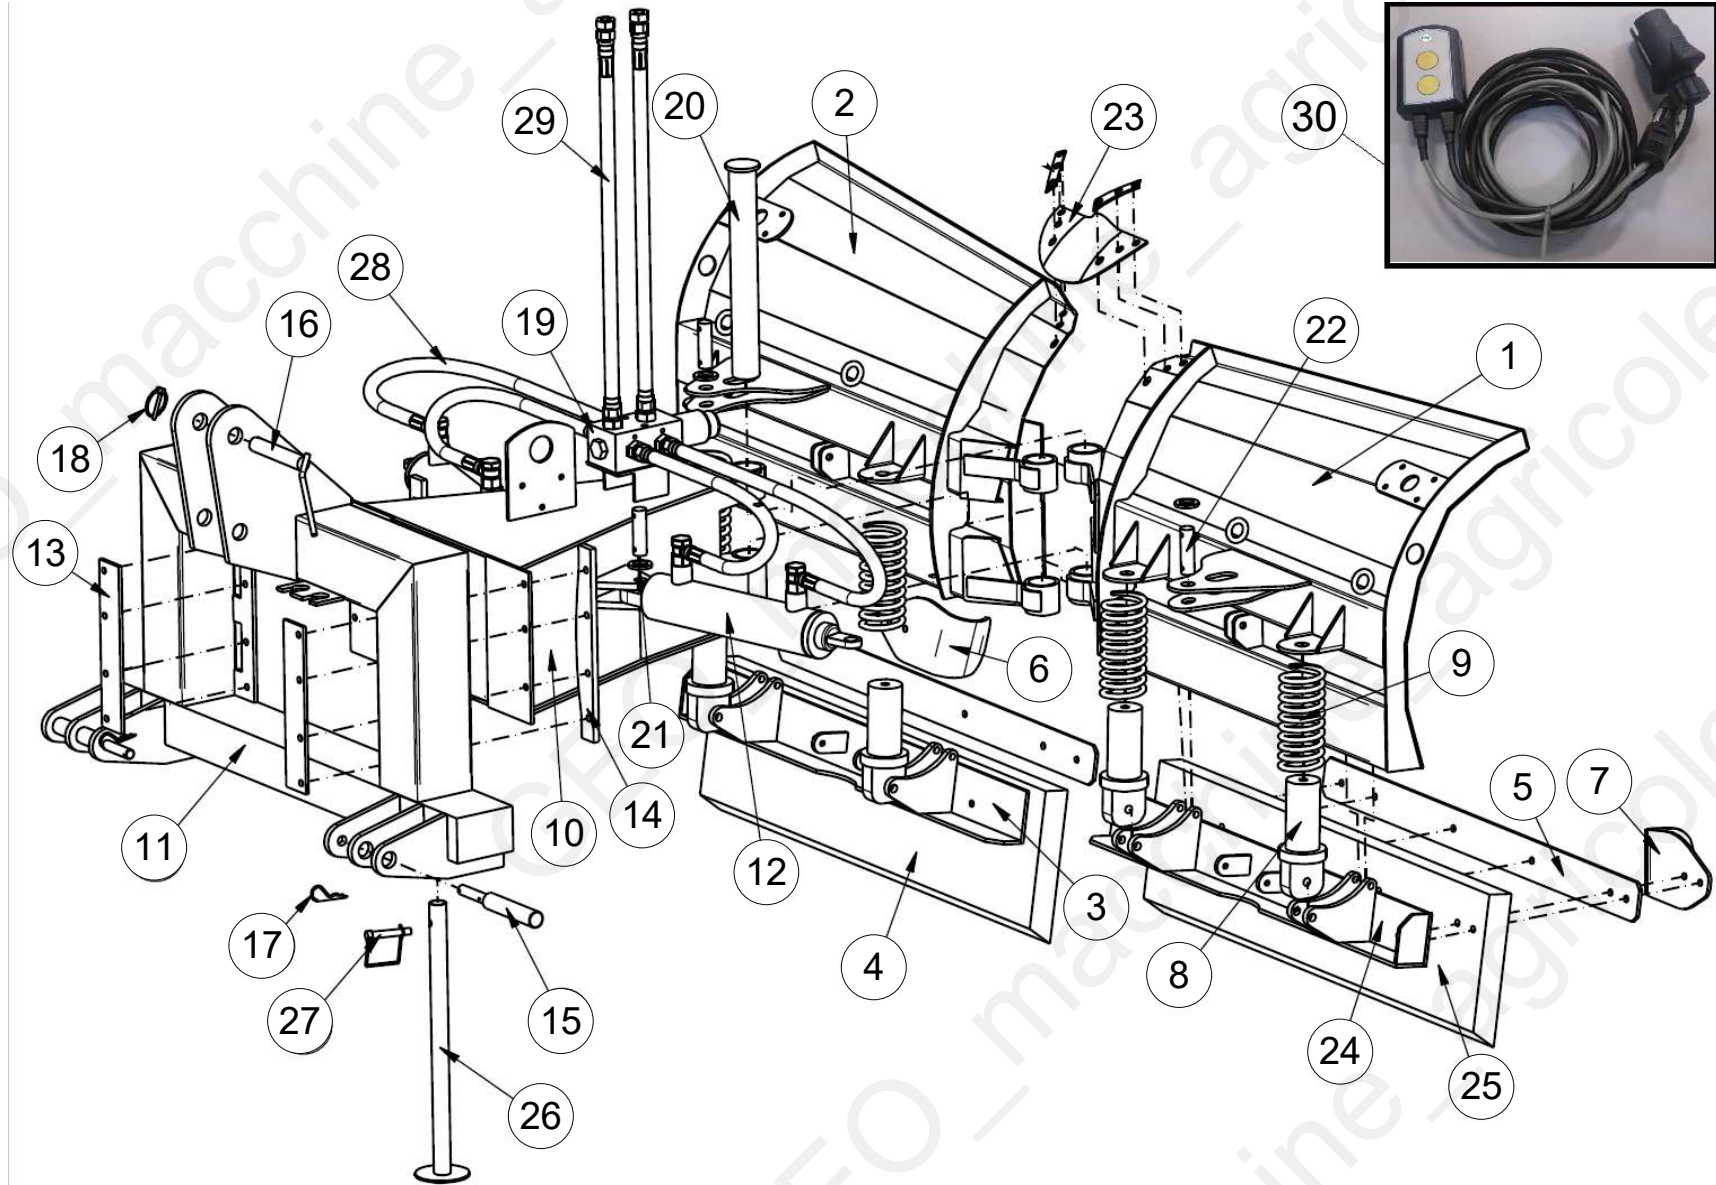

Spare Part Book

SPO

GEO Italy S.R.L.

Latest release: 16/03/2021

Via G. Abbate, 215, 14054 Castagnole delle Lanze AT

Page 1

Table of Contents

Tavola	Page
SPO_parte 1	3

Pos	Code	Description	NOTE	Q.
1	SPO.220.1	Main Welding Left 220		1
1	SPO.250.1	Main Welding Left 250		1
1	SPO.270.1	Main Welding Left 270		1
1	SPO.300.1	Main Welding Left 300		1
2	SPO.220.2	Main Welding Right 220		1
2	SPO.250.2	Main Welding Right 250		1
2	SPO.270.2	Main Welding Right 270		1
2	SPO.300.2	Main Welding Right 300		1
3	SPO.3	Supporting Frame Right		1
4	SPO.220.4	Rubber Plate Right 220		1
4	SPO.250.4	Rubber Plate Right 250		1
4	SPO.270.4	Rubber Plate Right 270		1
4	SPO.300.4	Rubber Plate Right 300		1
5	SPO.5	Fixing Plate Left		1
6	SPO.6	Fixing Plate Right		1
7	SPO.7	Protection Cover		1
8	SPO.8	Support Spring		4
9	SPO.9	Spring		4
10	SPO.10	Main Deck		1
11	SPO.11	Three point hitch		1
12	SPO.12-1	Cylinder 220 (55 cm)		2
12	SPO.12-2	Cylinder 250/270/300 (80 cm)		2
13	SPO.13	Lateral Connection Plate		2
14	SPO.14	Inner Connection Plate		2
15	SPO.15	Low pin		2

Machine: SPO

Assembly: SPO_parte 1

Pos	Code	Description	NOTE	Q.
16	SPO.16	Up pin		1
17	R.32	Pin		1
18	R.22	Pin		1
19	SPO.19	Electric Valve 12V		1
20	SPO.20			1
21	SPO.21	Bolt		1
22	SPO.22	Bolt		1
23	SPO.23	Middle Rubber		1
24	SPO.24	Supporting Frame Left		1
25	SPO.220.25	Rubber Plate Left 220		1
25	SPO.250.25	Rubber Plate Left 250		1
25	SPO.270.25	Rubber Plate Left 270		1
25	SPO.300.25	Rubber Plate Left 300		1
26	SPO.26	Supporting frame		1
27	SPO.27	elastin pin		1
28	SPO.28	Hydraulic Pipe		4
29	SPO.29	Hydraulic Pipe		2
30	SPO.00.01	KIT centralina SPO		1