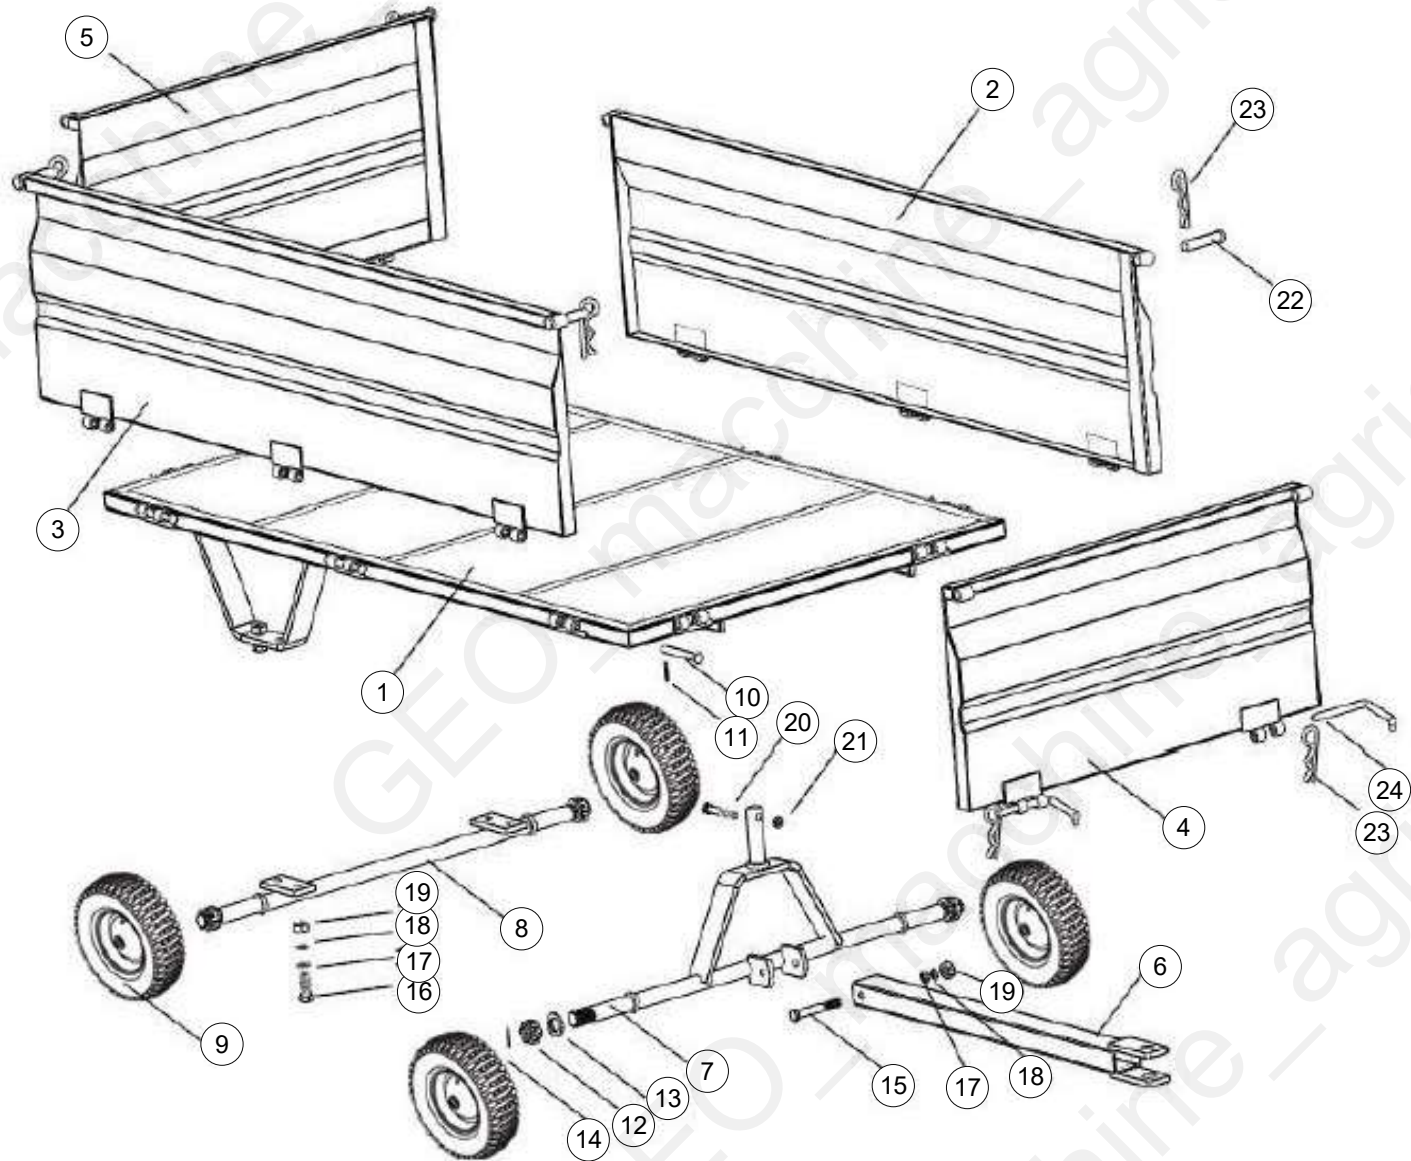

UC4W

Table of Contents

Tavola	Page
UC4W_parte 1	3

Machine: UC4W

Assembly: UC4W_parte 1

Pos	Code	Description	NOTE	Q.
1	UC4W.001	Bottom Beam		1
2	UC4W.002	Side Board Left		1
3	UC4W.003	Side Board Right		1
4	UC4W.004	Front Panels		1
5	UC4W.005	Rear Panels		1
6	UC4W.006	Tongue		1
7	UC4W.007	Wheel Axle Front		1
8	UC4W.008	Wheel Axle		1
9	UC4W.009	Wheel 16x7.5-8		4
10	UC4W.010	Pin 10x100		8
11	UC4W.011	Split Pin		8
12	UC4W.012	Nut m24		4
13	UC4W.013	Flat Washer m24		4
14	UC4W.014	Split Pin		4
15	UC4W.015	Pin M12x100		1
16	UC4W.016	Bolt M12x40		4
17	UC4W.017	Flat Washer M12		5
18	UC4W.018	Lock Washer M12		5
19	UC4W.019	Nut M12		5
20	UC4W.020	Bolt M10x70		1
21	UC4W.021	Nut M10		1
22	UC4W.022	pin 15x75		4
23	UC4W.023	Snap R Pins		6
24	UC4W.024	Pin 10		2