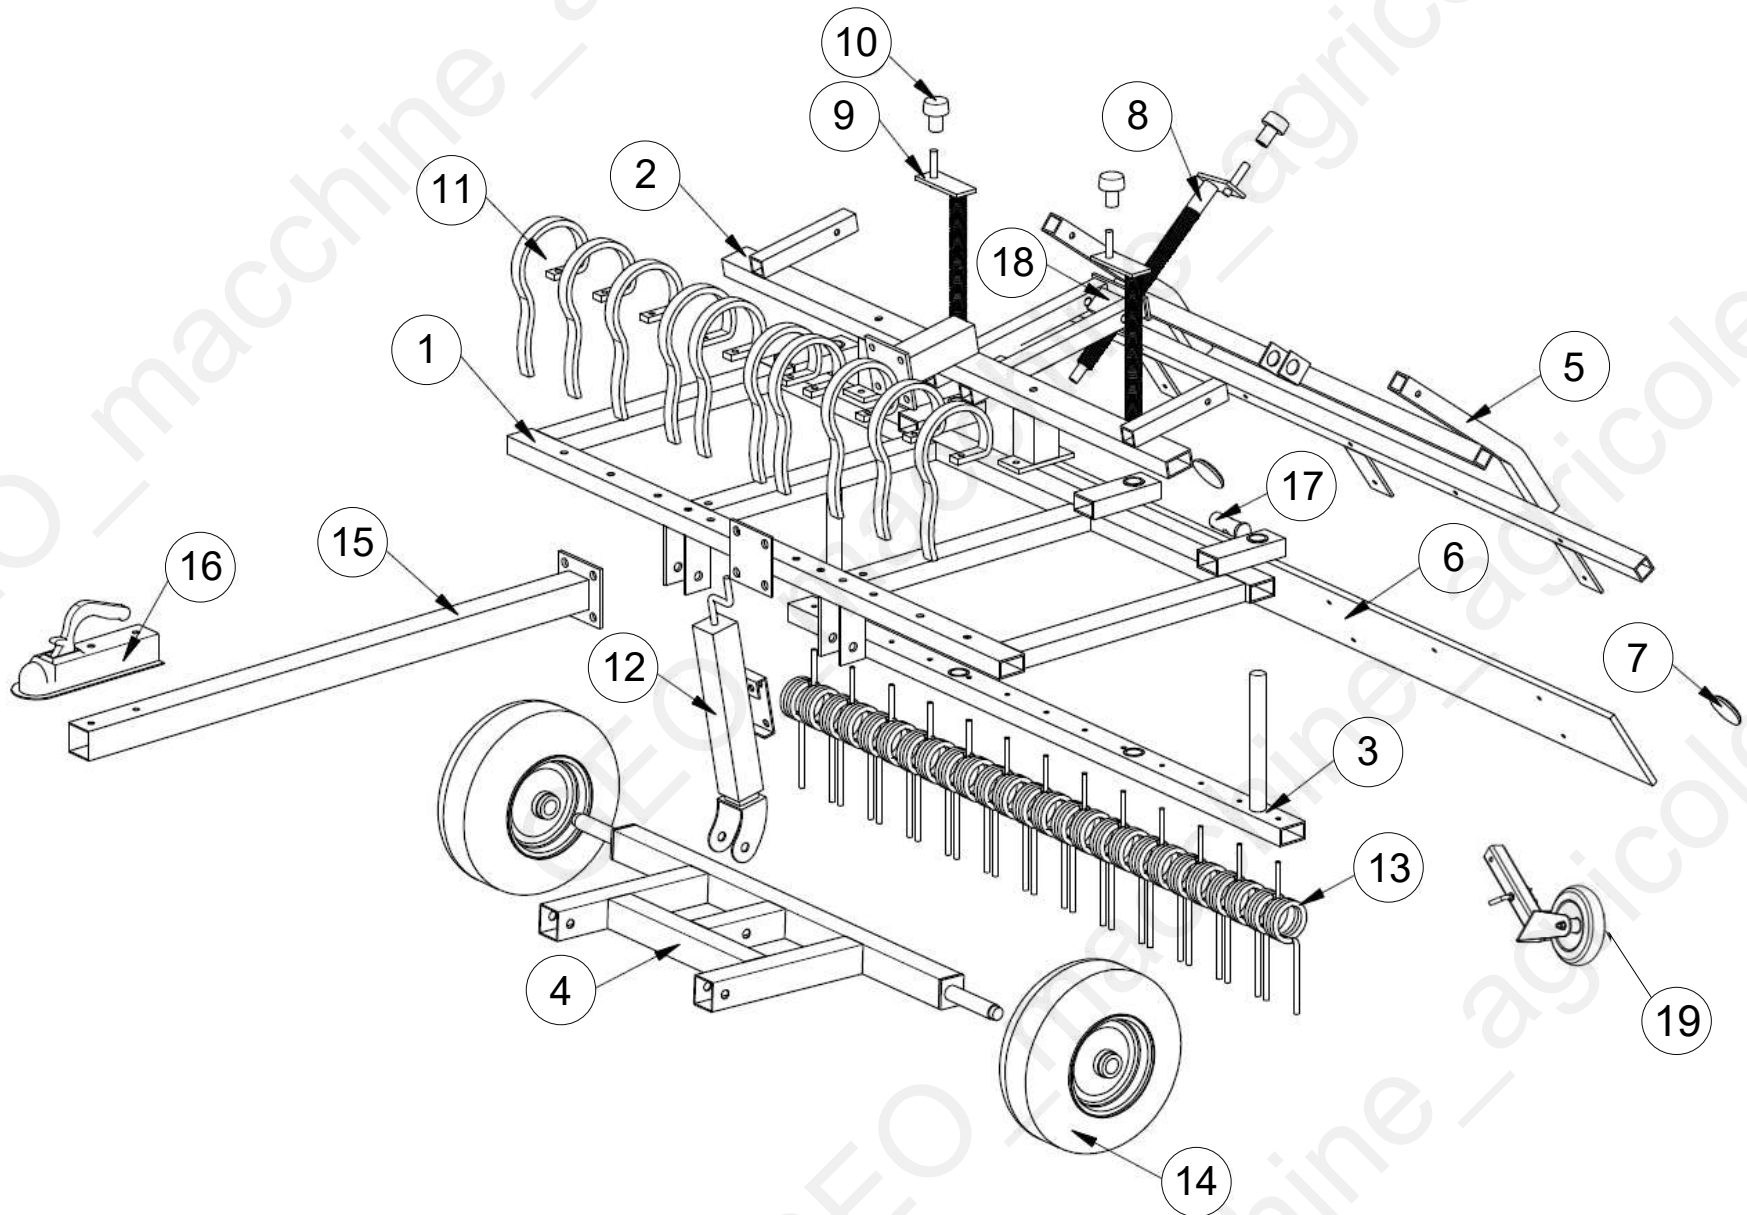

# Table of Contents

Tavola	Page
ATV HM_parte 1	3

Machine: ATV HM

Assembly: ATV HM\_parte 1

Pos	Code	Description	NOTE	Q.
1	ATV.HM.001	Weldment Assembly		1
2	ATV.HM.002	Rear Support		1
3	ATV.HM.003	LINKING FRAME		1
4	ATV.HM.004	Base		1
5	ATV.HM.005	Scraper Support		1
6	ATV.HM.006	REAR SCRAPER		1
7	ATV.HM.007	Light		2
8	ATV.HM.008	Rear Handle		1
9	ATV.HM.009	Handle		2
10	ATV.HM.010	Handle Cup		2
11	ATV.HM.011	CURVE TINE		10
12	ATV.HM.012	jack		2
13	ATV.HM.013	SPRING TINE		13
14	ATV.HM.014	Wheel		2
15	ATV.HM.015	pulled pipe weldment		1
16	QT50	Trailer coupler 2"		1
17	ATV.HM.017	Pin		2
18	ATV.HM.018	Rear Handle Pin		1
19	ATV.HM.019	ATV HM WHEEL		1