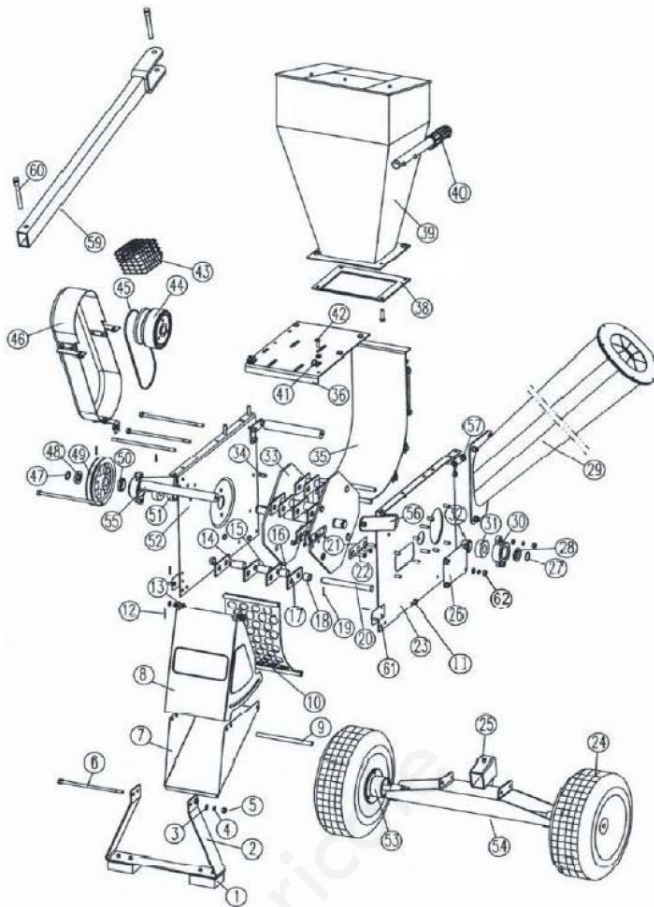

Macchina

ECO7

Sezione

1

ECO7

SerNo	PartNo	Description	Quantity
1	ECO7.100.01	rubber foot	2
2	ECO7.100.02	front foot	1
3	GB.ECO7.01	flat washer	
4	GB.ECO7.02	hex nut	
5	GB.ECO7.03	lock washer	
6	GB.ECO7.04	hex bol t	1
7	ECO7.100.03	discharge chuter	1
8	ECO7.100.04	movable door	1
9	GB.ECO7.05	tube	3

10	ECO7.100.05	screen	1
11	GB.ECO7.06	pin	2
12	GB.ECO7.07	hitch pin	2
13	GB.ECO7.08	door axle	4
14	GB.ECO7.09	spacer I	4
15	GB.ECO7.10	spacer II	4
16	GB.ECO7.11	spacer III	16
17	ECO7.100.06	hammer	16
18	GB.ECO7.12	spacer YI	4
19	GB.ECO7.13	roll pin	4
20	GB.ECO7.14	hammer axle	1
21	ECO7.100.07	blade	1
22	GB.ECO7.15	flat HD SCR	1
23	ECO7.100.08	box frame side left	2
24	ECO7.100.09	wheel	1
25	ECO7.100.10	wheel support	1
26	ECO7.100.11	blade cover plate	1
27	GB.ECO7.16	wire circlip	1
28	GB.ECO7.17	washer(right)	1
29	GB.ECO7.18	chipping chute	2
30	GB.ECO7.19	bearing seat	2
31	GB.ECO7.20	ball bearing	2
32	GB.ECO7.21	spacer (right)	1
33	ECO7.100.12	impeller	1
34	GB.ECO7.22	key	1
35	ECO7.100.13	rear board	1
36	ECO7.100.14	engine seat	1
37	ECO7.100.15	tool box	1
38	ECO7.100.16	rubber gasket	1
39	ECO7.100.17	hopper	1
40	ECO7.100.18	handles	2
41	GB.ECO7.23	hook	2
42	GB.ECO7.24	hex bolt	
43	ECO7.100.19	burn-proof net	1
44,1	ECO7.100.20	Pulley + clutch	1
44,2	ECO7.100.20.2	Only clutch	1
45	ECO7.100.21	V-belt	1
46	ECO7.100.22	pulley cover	1
47	GB.ECO7.25	belt cover bracket	1

48	GB.ECO7.26	spacer	1
49	ECO7.100.23	pulley	1
50	GB.ECO7.27	special washer (left)	1
51	GB.ECO7.28	washer (right)	1
52	ECO7.100.24	box frame side	1
53	ECO7.100.25	wheel tube	2
54	ECO7.100.26	wheel axel	1
55	ECO7.100.27	front handle	2
56	ECO7.100.28	handle part	2
57	ECO7.100.29	box holder	2
59	ECO7.100.30	hitch trailer	1
60	GB.ECO7.29	hitch pin	2
61	GB.ECO7.30	bolt	
62	GB.ECO7.31	bolt	