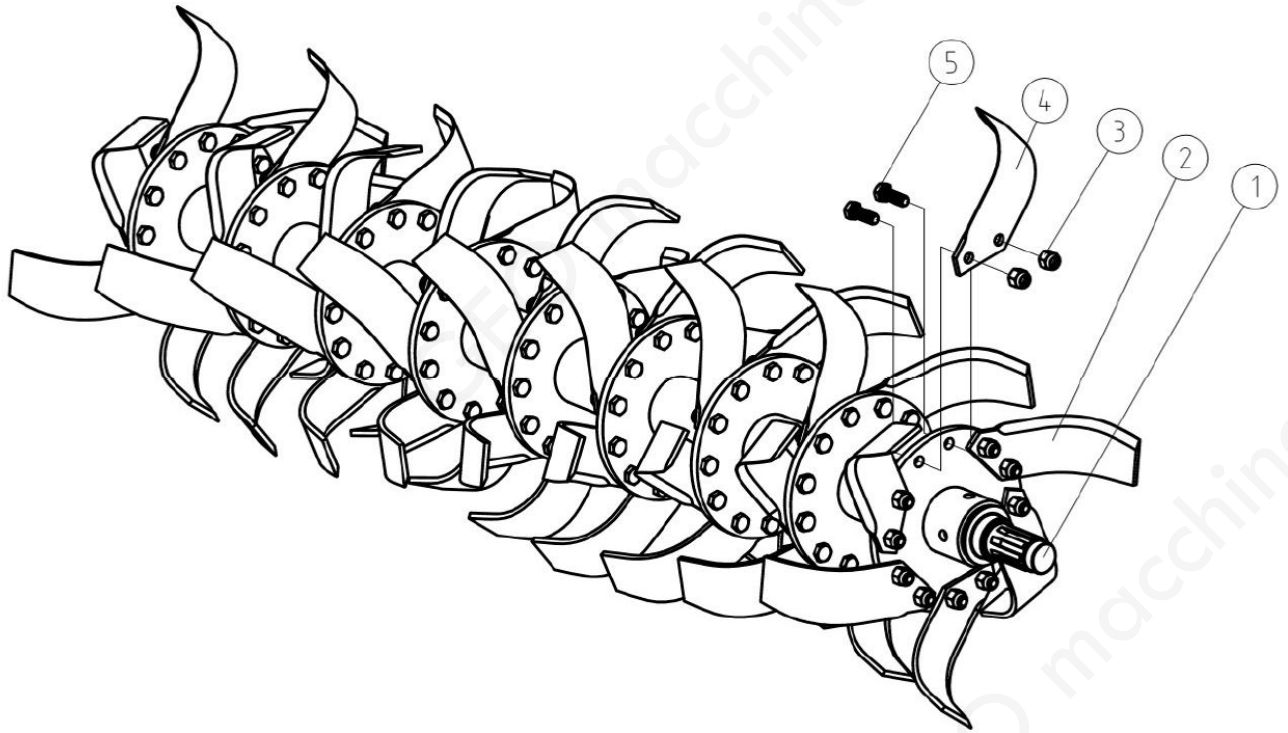

## IGNH\_BladeRotorAssembly

SerNo	PartNo	Description	Quantity
1	RT150.026	Blade Rotor Assembly	1
2	RT150.120	Left Tine	27
3	GB6182-86	Nut M12	54
4	RT150.119	Right Tine	27
5	GB5783-86	Bolt M12x35	54

Sezione

# IGNH\_DrivetrainAssembly

SerNo	PartNo	Description	Quantity
1	GB5783-86	Bolt M12X40	4
2	GB1152-89	Grease Zerk M8X1	1
3	1G-150.00.104	Bearing Cover	1
4	1G-150.00.143	Gasket	1
5	GB5783-86	Bolt M12X25	1
6	MZ105.115	Retaining Plate	1
7	GB/T 276-94	Bearing 6306	1
8	GB 13871-92	Oil Seal FB-38X62X8	1
9	GB6182-86	Nut M10	4
10	RT150.026	Blade Rotor Assembly	1
11	GB6182-86	Nut M12	1
12	GB6182-86	Nut M8	15
13	RT150.108	Right Side Housing	1
14	GB6170-86	Nut M10	14
15	GB93-87	Lock Washer M10	12
16	RT150.127	Blade Rotor Bearing Seat	1
17	RT150.123	Gasket	2
18	GB 13871-92	Oil Seal FB-50X72X8	2
19	GB/T 276-94	Bearing 6308	2

20	GB893.1-86	Circlip 90	2
21	GB5783-86	Bolt M10X30	10
22	GB1243.1-83	Roller Chain 20A-1x38	1
23	RT150.109	Rubber Gasket	1
24	RT150.019	Chain Cover	1
25	CBW-00.112	Oil Plug	1
26	GB 812-88	Locking Nut M35x1.5	2
27	RT150.128	Lower Chain Gear	1
28	GB5783-86	Bolt M12X60	1
29	RT150.116	Chain Tensionor	1
30	GB6170-86	Nut M12	2
31	CBW-00.011	Oil Plug	1
32	RT150.121	Upper Chain Gear	1
33	GB5783-86	Bolt M8X30	1
34	GB 5287-85	Flat Washer M8	2
35	RT150.117	Tensionor Spring	1
36	GB5783-86	Bolt M8X25	22
37	GB5783-86	Bolt M10X45	2
38	RT150.124	Transmission Axle Bearing Seat	1
39	RT150.125	Oil Seal Seat	1
40	RT150.126	Transmission Shaft	1
41	GB97.1-85	Flat Washer M10	2
42	RT150.018	Offset Transmission Axle Cover	1
43	GB97.1-85	Flat Washer M8	4
44	XH40.146J.04W	Gear Box Assembly	1
45	FM120.00.401	PTO Cover	1
46	GB93-87	Lock Washer M8	8
47	RT150.014	Left Side Housing	1
48	RT150.016	Transmission Axle Cover	1
49	RT150.146	End cap	1