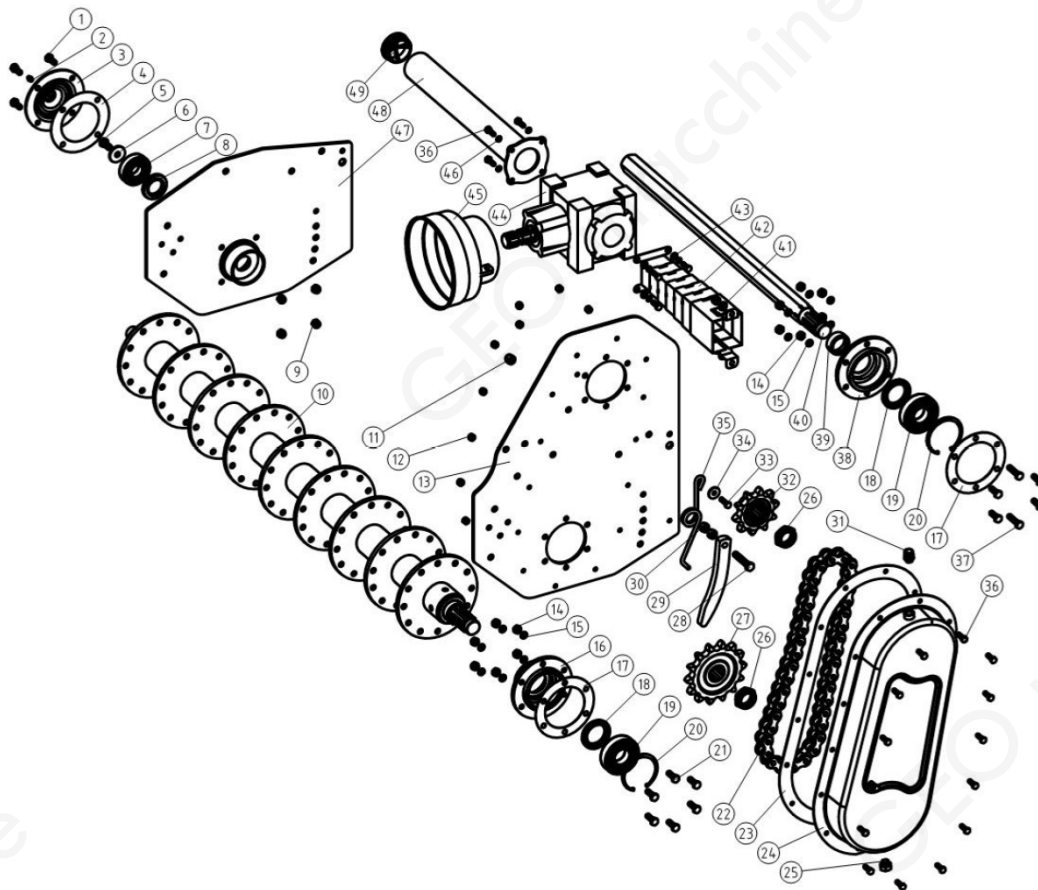

IGNH_BladeRotorAssembly

SerNo	PartNo	Description	Quantity
1	RT150.026	Blade Rotor Assembly	1
2	RT150.120	Left Tine	27
3	GB6182-86	Nut M12	54
4	RT150.119	Right Tine	27
5	GB5783-86	Bolt M12x35	54

Sezione

3

IGNH_DrivetrainAssembly

SerNo	PartNo	Description	Quantity
1	GB5783-86	Bolt M12X40	4
2	GB1152-89	Grease Zerk M8X1	1
3	1G-150.00.104	Bearing Cover	1
4	1G-150.00.143	Gasket	1
5	GB5783-86	Bolt M12X25	1
6	MZ105.115	Retaining Plate	1
7	GB/T 276-94	Bearing 6306	1
8	GB 13871-92	Oil Seal FB-38X62X8	1
9	GB6182-86	Nut M10	4
10	RT150.026	Blade Rotor Assembly	1
11	GB6182-86	Nut M12	1
12	GB6182-86	Nut M8	15
13	RT150.108	Right Side Housing	1
14	GB6170-86	Nut M10	14
15	GB93-87	Lock Washer M10	12
16	RT150.127	Blade Rotor Bearing Seat	1
17	RT150.123	Gasket	2
18	GB 13871-92	Oil Seal FB-50X72X8	2
19	GB/T 276-94	Bearing 6308	2

20	GB893.1-86	Circlip 90	2
21	GB5783-86	Bolt M10X30	10
22	GB1243.1-83	Chain ISO-20A-1X38 P=31.75 d=19.05	1
23	RT150.109	Rubber Gasket	1
24	RT150.019	Chain Cover	1
25	CBW-00.112	Oil Plug	1
26	GB 812-88	Locking Nut M35x1.5	2
27	RT150.128	Lower Chain Gear	1
28	GB5783-86	Bolt M12X60	1
29	RT150.116	Chain Tensionor	1
30	GB6170-86	Nut M12	2
31	CBW-00.011	Oil Plug	1
32	RT150.121	Upper Chain Gear	1
33	GB5783-86	Bolt M8X30	1
34	GB 5287-85	Flat Washer M8	2
35	RT150.117	Tensionor Spring	1
36	GB5783-86	Bolt M8X25	22
37	GB5783-86	Bolt M10X45	2
38	RT150.124	Transmission Axle Bearing Seat	1
39	RT150.125	Oil Seal Seat	1
40	RT150.126	Transmission Shaft	1
41	GB97.1-85	Flat Washer M10	2
42	RT150.018	Offset Transmission Axle Cover	1
43	GB97.1-85	Flat Washer M8	4
44	XH40.146J.04W	Gear Box Assembly	1
45	FM120.00.401	PTO Cover	1
46	GB93-87	Lock Washer M8	8
47	RT150.014	Left Side Housing	1
48	RT150.016	Transmission Axle Cover	1
49	RT150.146	End cap	1