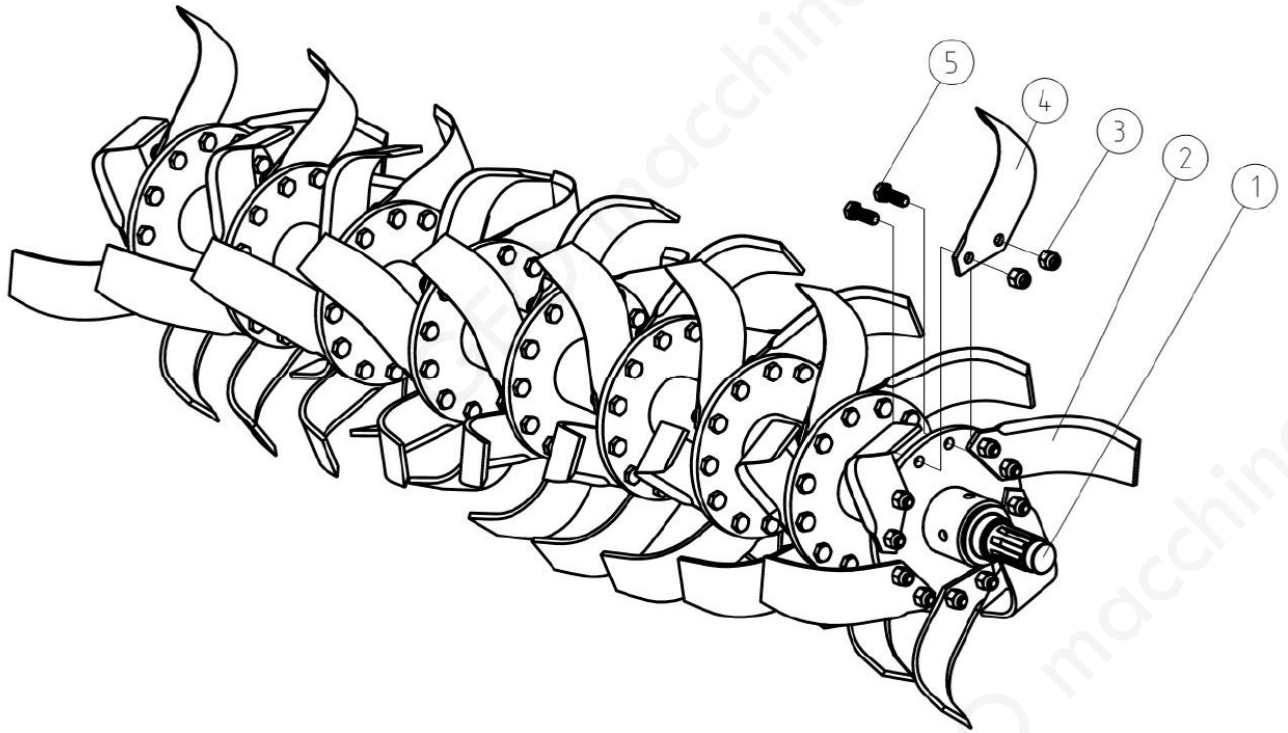

IGNH_BladeRotorAssembly

SerNo	PartNo	Description	Quantity
1	RT150.026	Blade Rotor Assembly	1
2	RT150.120	Left Tine	27
3	GB6182-86	Nut M12	54
4	RT150.119	Right Tine	27
5	GB5783-86	Bolt M12x35	54

Sezione

3

IGNH_DrivetrainAssembly

SerNo	PartNo	Description	Quantity
1	GB5783-86	Bolt M12X40	4
2	GB1152-89	Grease Zerk M8X1	1
3	1G-150.00.104	Bearing Cover	1
4	1G-150.00.143	Gasket	1
5	GB5783-86	Bolt M12X25	1
6	MZ105.115	Retaining Plate	1
7	GB/T 276-94	Bearing 6306	1
8	GB 13871-92	Oil Seal FB-38X62X8	1
9	GB6182-86	Nut M10	4
10	RT150.026	Blade Rotor Assembly	1
11	GB6182-86	Nut M12	1
12	GB6182-86	Nut M8	15
13	RT150.108	Right Side Housing	1
14	GB6170-86	Nut M10	14
15	GB93-87	Lock Washer M10	12
16	RT150.127	Blade Rotor Bearing Seat	1
17	RT150.123	Gasket	2
18	GB 13871-92	Oil Seal FB-50X72X8	2
19	GB/T 276-94	Bearing 6308	2

20	GB893.1-86	Circlip 90	2
21	GB5783-86	Bolt M10X30	10
22	GB1243.1-83	Chain ISO-20A-1X38 P=31.75 d=19.05	1
23	RT150.109	Rubber Gasket	1
24	RT150.019	Chain Cover	1
25	CBW-00.112	Oil Plug	1
26	GB 812-88	Locking Nut M35x1.5	2
27	RT150.128	Lower Chain Gear	1
28	GB5783-86	Bolt M12X60	1
29	RT150.116	Chain Tensionor	1
30	GB6170-86	Nut M12	2
31	CBW-00.011	Oil Plug	1
32	RT150.121	Upper Chain Gear	1
33	GB5783-86	Bolt M8X30	1
34	GB 5287-85	Flat Washer M8	2
35	RT150.117	Tensionor Spring	1
36	GB5783-86	Bolt M8X25	22
37	GB5783-86	Bolt M10X45	2
38	RT150.124	Transmission Axle Bearing Seat	1
39	RT150.125	Oil Seal Seat	1
40	RT150.126	Transmission Shaft	1
41	GB97.1-85	Flat Washer M10	2
42	RT150.018	Offset Transmission Axle Cover	1
43	GB97.1-85	Flat Washer M8	4
44	XH40.146J.04W	Gear Box Assembly	1
45	FM120.00.401	PTO Cover	1
46	GB93-87	Lock Washer M8	8
47	RT150.014	Left Side Housing	1
48	RT150.016	Transmission Axle Cover	1
49	RT150.146	End cap	1