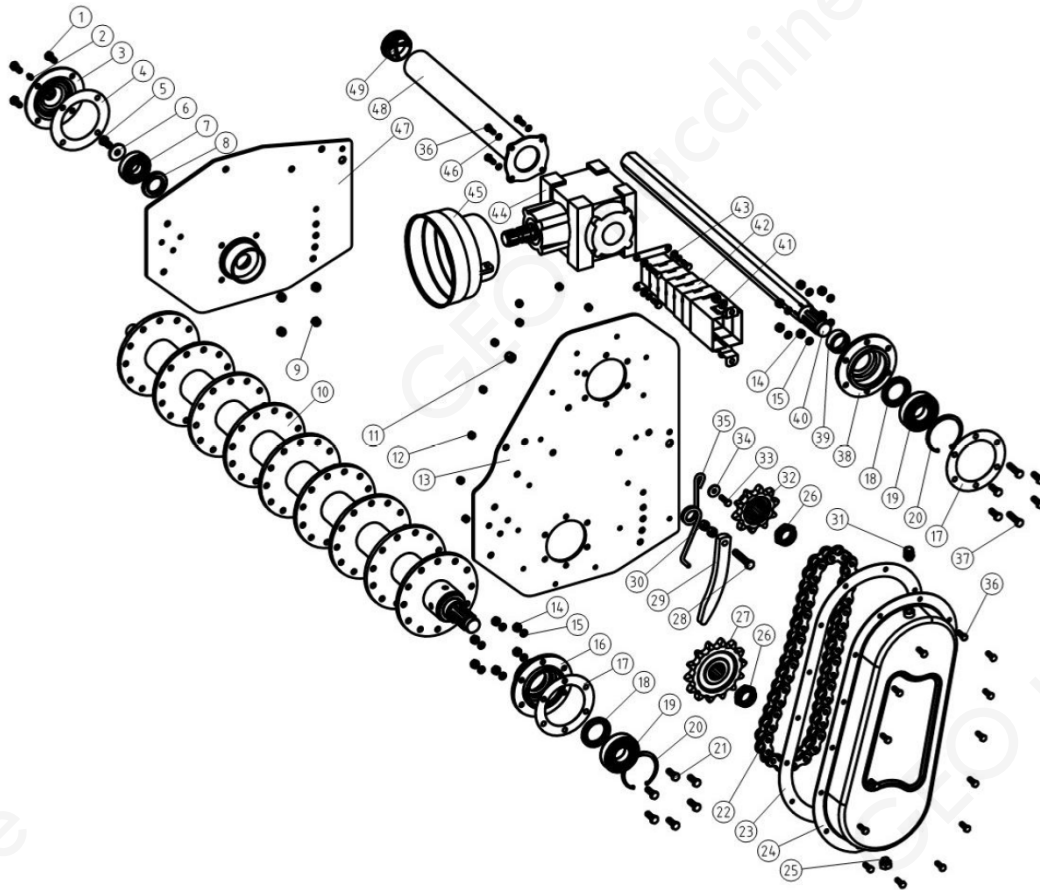

## IGNH\_BladeRotorAssembly

SerNo	PartNo	Description	Quantity
1	RT150.026	Blade Rotor Assembly	1
2	RT150.120	Left Tine	27
3	GB6182-86	Nut M12	54
4	RT150.119	Right Tine	27
5	GB5783-86	Bolt M12x35	54

Sezione

# IGNH\_DrivetrainAssembly

SerNo	PartNo	Description	Quantity
1	GB5783-86	Bolt M12X40	4
2	GB1152-89	Grease Zerk M8X1	1
3	1G-150.00.104	Bearing Cover	1
4	1G-150.00.143	Gasket	1
5	GB5783-86	Bolt M12X25	1
6	MZ105.115	Retaining Plate	1
7	GB/T 276-94	Bearing 6306	1
8	GB 13871-92	Oil Seal FB-38X62X8	1
9	GB6182-86	Nut M10	4
10	RT150.026	Blade Rotor Assembly	1
11	GB6182-86	Nut M12	1
12	GB6182-86	Nut M8	15
13	RT150.108	Right Side Housing	1
14	GB6170-86	Nut M10	14
15	GB93-87	Lock Washer M10	12
16	RT150.127	Blade Rotor Bearing Seat	1
17	RT150.123	Gasket	2
18	GB 13871-92	Oil Seal FB-50X72X8	2
19	GB/T 276-94	Bearing 6308	2

20	GB893.1-86	Circlip 90	2
21	GB5783-86	Bolt M10X30	10
22	GB1243.1-83	Roller Chain 20A-1x38	1
23	RT150.109	Rubber Gasket	1
24	RT150.019	Chain Cover	1
25	CBW-00.112	Oil Plug	1
26	GB 812-88	Locking Nut M35x1.5	2
27	RT150.128	Lower Chain Gear	1
28	GB5783-86	Bolt M12X60	1
29	RT150.116	Chain Tensionor	1
30	GB6170-86	Nut M12	2
31	CBW-00.011	Oil Plug	1
32	RT150.121	Upper Chain Gear	1
33	GB5783-86	Bolt M8X30	1
34	GB 5287-85	Flat Washer M8	2
35	RT150.117	Tensionor Spring	1
36	GB5783-86	Bolt M8X25	22
37	GB5783-86	Bolt M10X45	2
38	RT150.124	Transmission Axle Bearing Seat	1
39	RT150.125	Oil Seal Seat	1
40	RT150.126	Transmission Shaft	1
41	GB97.1-85	Flat Washer M10	2
42	RT150.018	Offset Transmission Axle Cover	1
43	GB97.1-85	Flat Washer M8	4
44	XH40.146J.04W	Gear Box Assembly	1
45	FM120.00.401	PTO Cover	1
46	GB93-87	Lock Washer M8	8
47	RT150.014	Left Side Housing	1
48	RT150.016	Transmission Axle Cover	1
49	RT150.146	End cap	1