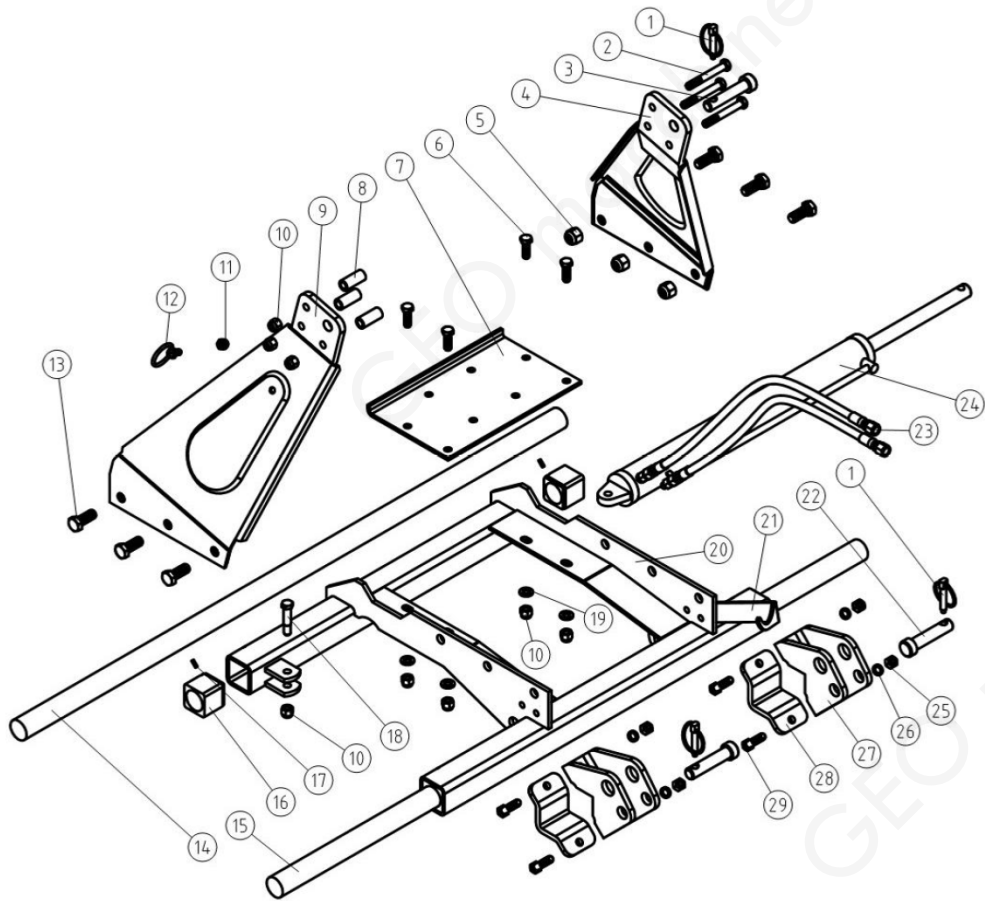

IGNH_HydraulicAssembly

SerNo	PartNo	Description	Quantity
1	200.56.011	Hitch Pin	3
2	GB5782-86	Bolt M12x85	3
3	EF100.00.019	Top Link Pin	1
4	LXG170.029	Left Top Link Support Frame	1
5	GB6182-86	Nut M16	6
6	GB5783-86	Bolt M12x35	4
7	RT150.118	Gearbox Support Frame	1
8	MZ105.130	Spacer	3
9	LXG170.028	Right Top Link Support Frame	1
11	GB6182-86	Nut M10	1
12	RT150.029	Hydraulic Hose Support	1
13	GB5783-86	Bolt M16x40	6
14	RT150.111	Rear Guide Rail	1
15	RT150.110	Front Guide Rail	1
16	RT150.104	Nylon Lining	4
17	GB879-86	Spring Pin 5x15	4
18	GB 27-88	Bolt M12x60	2
19	GB97.1-85	Flat Washer M12	4
20	RT150.027-1	Hydraulic Rod Support Frame	1