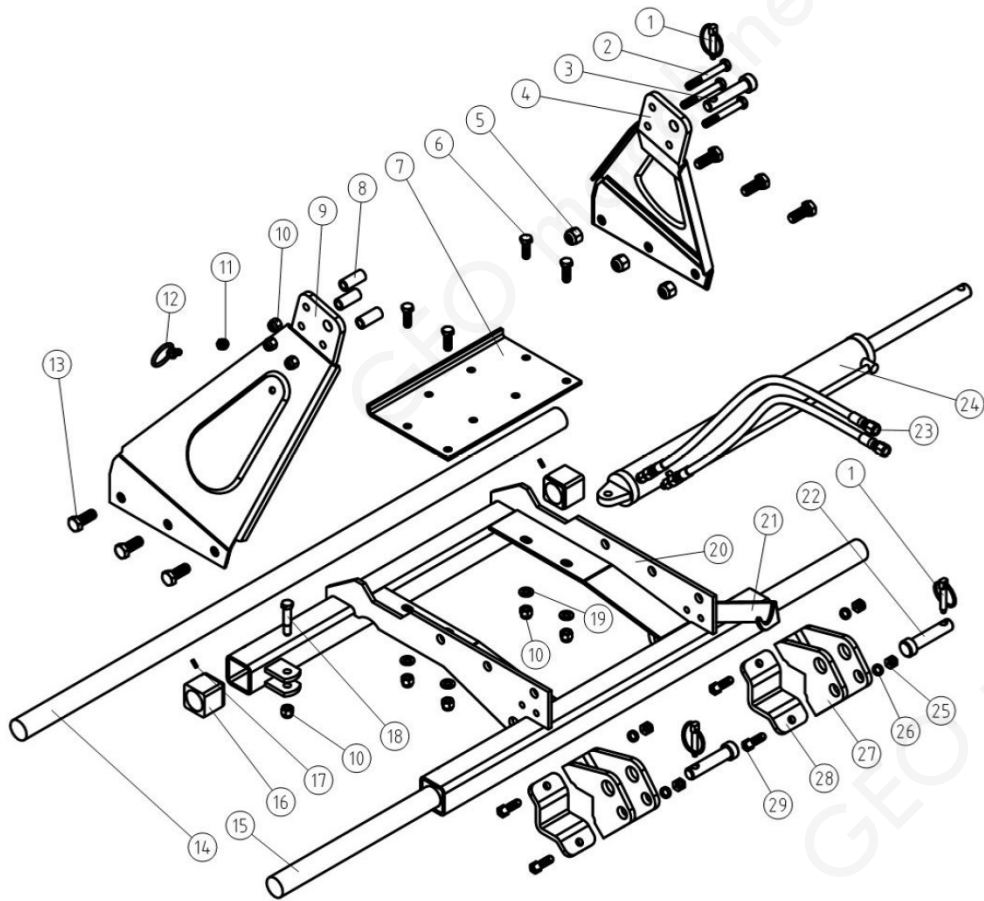

IGNH_HydraulicAssembly

SerNo	PartNo	Description	Quantity
1	200.56.011	Hitch Pin	3
2	GB5782-86	Bolt M12x85	3
3	EF100.00.019	Top Link Pin	1
4	LXG170.029	Left Top Link Support Frame	1
5	GB6182-86	Nut M16	6
6	GB5783-86	Bolt M12x35	4
7	RT150.118	Gearbox Support Frame	1
8	MZ105.130	Spacer	3
9	LXG170.028	Right Top Link Support Frame	1
11	GB6182-86	Nut M10	1
12	RT150.029	Hydraulic Hose Support	1
13	GB5783-86	Bolt M16x40	6
14	RT150.111	Rear Guide Rail	1
15	RT150.110	Front Guide Rail	1
16	RT150.104	Nylon Lining	4
17	GB879-86	Spring Pin 5x15	4
18	GB 27-88	Bolt M12x60	2
19	GB97.1-85	Flat Washer M12	4
20	RT150.027-1	Hydraulic Rod Support Frame	1