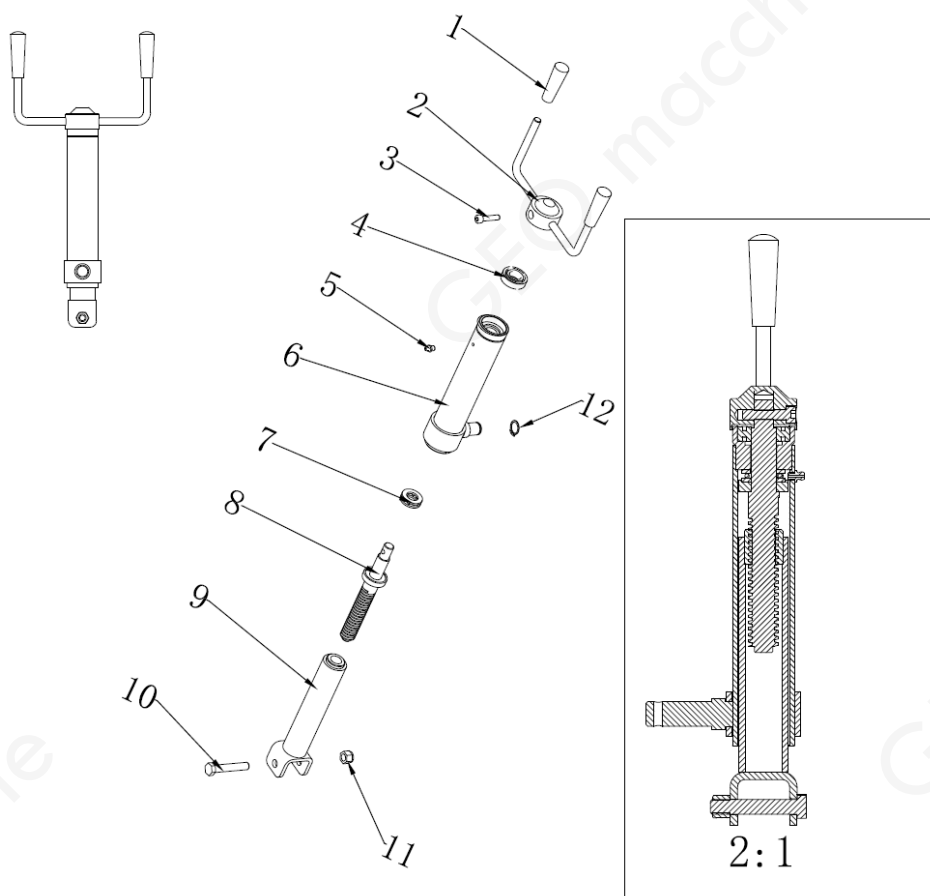

Macchina

ATVwth

Sezione

1

ATVwth\_part1

SerNo	PartNo	Description	Quantity
1	GB91-3.2x16	Cotter Pin 3.2x16	2
2	GB97.1-10	Plain Washer 10	21
3	AT120.111	Stick	1
4	AGL125.123	Fender	12
5	AGL125.124	Narrow Fender	1
6	GB5783-M12x30	Bolt M12x30	20
7	GB93-12	Spring Washer	9
8	EFGC125.115	Bearing Seat	2
9	UC207	Bearing UC207	2

Sezione

2

ATVwth\_part2

SerNo	PartNo	Description	Quantity
1	AT120.002	Pulled Frame Assembly	1
2	AT120WD.003	Mower Assembly	1
3	AT120W.011	Wheel Axle	2

4	GB278-205-2Z	Bearing 205-2Z	4
5	16x6.5-8	Tire 16x6.5-8	2
6	AT120.121	Bush	2
7	GB96-10	Big Washer 10	2
8	GB93-10	Spring Washer 10	2
9	GB5783-M10x25	Bolt M10x25	2
10	AT120.122	Dust Cover	2
11	GB889.1-M20	Lock Nut M20	2
12	GB97.1-20	Plain Washer 20	2
13	AT120W.101	Bush	2
14	AT120W.004	Handle Assembly	2
15	AT120WD.007	Back Door Assembly	1

ATVwth\_part4

SerNo	PartNo	Description	Quantity
1	AT120.120	Handle Sleeve	2
2	AT120W.013	Handle	1
3	GB70.1-M8x35	Bolt M8x35	1
4	GB276-8104	Bearing 6004	1
5	GB1152-M6	Grease Nipple M6	1
6	AT120W.014	Outside Pipe	1
7	GB301-51104	Bearing 8104	1
8	AT120W.015	Screw Thread Rod	1
9	AT120W.016	Inside Pipe	1
10	GB5782-M12x70	Bolt M12x70	1
11	GB889.1-M12	Nut M12	1
12	GB894.1-20	Collar Ring 20	1

ATVwth\_part5

SerNo	PartNo	Description	Quantity
1	GB/T91-5x30	cotter pin 5X30	2
2	GB97.1-18	washer 18	2
3	AT120.108	rod	1
4	AT120.016	link plate weldment	1
5	GB5782-M16x80	bolt M16X80	1
6	AT120.106	pin	1
7	AT120.015	pulled pipe weldment	1
8	GB889.1-M16	lock nut M16	3
9	RP-3.2	R pin 3.2	1
10	AT120.017	adjuster	1
11	GB5782-M16x65	bolt M16X65	2
12	AT120.105	bush	2
13	AT120.014	link pipe	1
14	GB5782-M12x65	bolt M12X65	2
15	GB889.1-M12	lock nut M12	2
16	QT50	Trailer coupler 2"	1