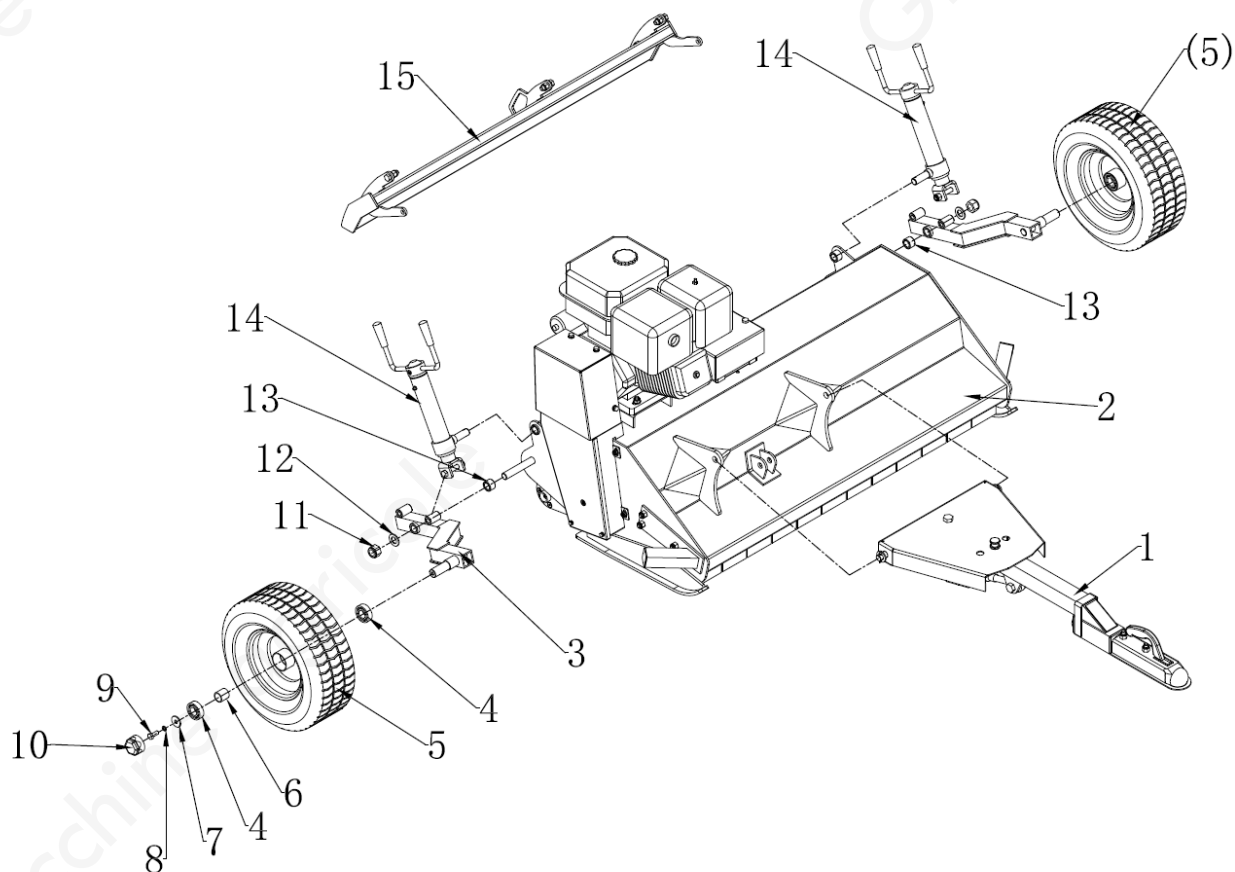

Macchina

ATVwth

Sezione

1

ATVwth\_part1

SerNo	PartNo	Description	Quantity
1	GB91-3.2x16	Cotter Pin 3.2x16	2
2	GB97.1-10	Plain Washer 10	21
3	AT120.111	Stick	1
4	AGL125.123	Fender	12
5	AGL125.124	Narrow Fender	1
6	GB5783-M12x30	Bolt M12x30	20
7	GB93-12	Spring Washer	9
8	EFGC125.115	Bearing Seat	2
9	UC207	Bearing UC207	2

Sezione

2

ATVwth\_part2

SerNo	PartNo	Description	Quantity
1	AT120.002	Pulled Frame Assembly	1
2	AT120WD.003	Mower Assembly	1
3	AT120W.011	Wheel Axle	2

4	GB278-205-2Z	Bearing 205-2Z	4
5	16x6.5-8	Tire 16x6.5-8	2
6	AT120.121	Bush	2
7	GB96-10	Big Washer 10	2
8	GB93-10	Spring Washer 10	2
9	GB5783-M10x25	Bolt M10x25	2
10	AT120.122	Dust Cover	2
11	GB889.1-M20	Lock Nut M20	2
12	GB97.1-20	Plain Washer 20	2
13	AT120W.101	Bush	2
14	AT120W.004	Handle Assembly	2
15	AT120WD.007	Back Door Assembly	1

ATVwth\_part4

SerNo	PartNo	Description	Quantity
1	AT120.120	Handle Sleeve	2
2	AT120W.013	Handle	1
3	GB70.1-M8x35	Bolt M8x35	1
4	GB276-8104	Bearing 6004	1
5	GB1152-M6	Grease Nipple M6	1
6	AT120W.014	Outside Pipe	1
7	GB301-51104	Bearing 8104	1
8	AT120W.015	Screw Thread Rod	1
9	AT120W.016	Inside Pipe	1
10	GB5782-M12x70	Bolt M12x70	1
11	GB889.1-M12	Nut M12	1
12	GB894.1-20	Collar Ring 20	1