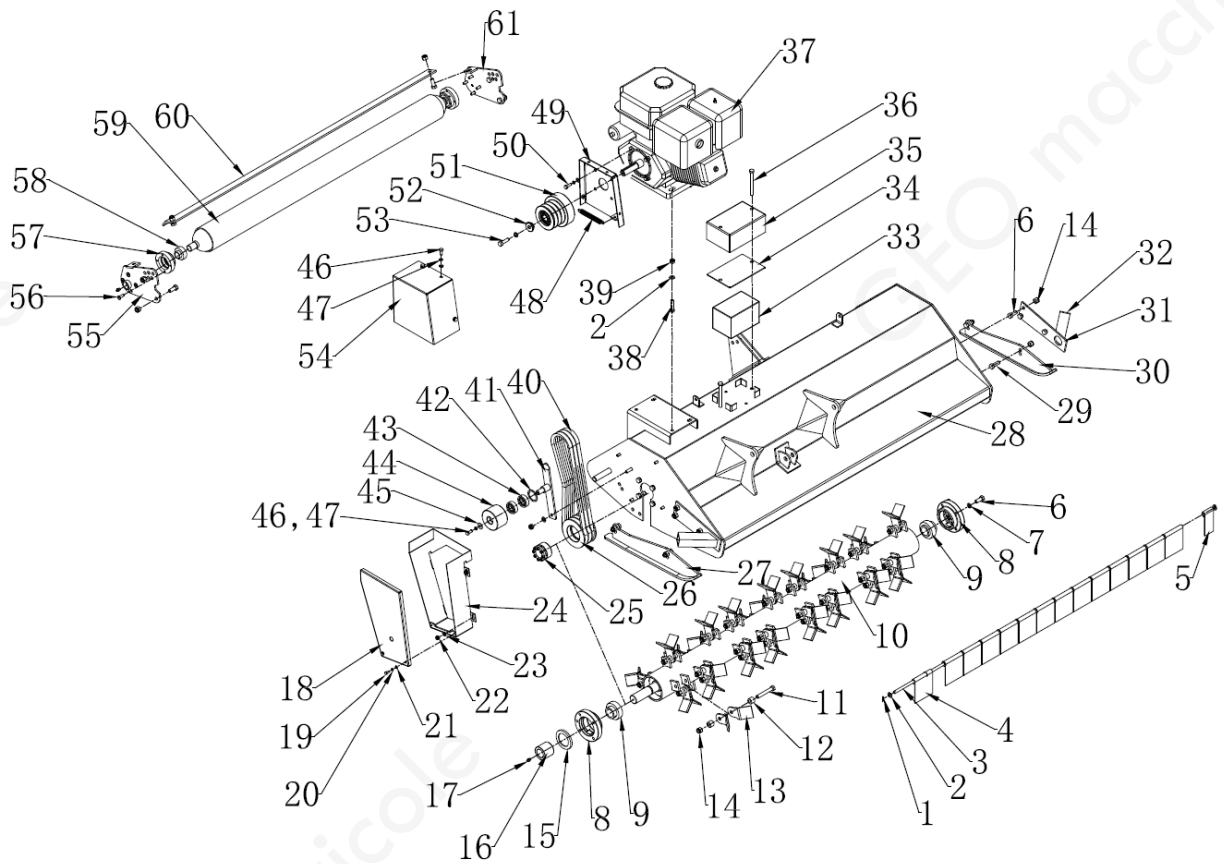

Macchina

ATVwth

Sezione

1

ATVwth\_part1

SerNo	PartNo	Description	Quantity
1	GB91-3.2x16	Cotter Pin 3.2x16	2
2	GB97.1-10	Plain Washer 10	21
3	AT120.111	Stick	1
4	AGL125.123	Fender	12
5	AGL125.124	Narrow Fender	1
6	GB5783-M12x30	Bolt M12x30	20
7	GB93-12	Spring Washer	9
8	EFGC125.115	Bearing Seat	2
9	UC207	Bearing UC207	2

Sezione

2

ATVwth\_part2

SerNo	PartNo	Description	Quantity
1	AT120.002	Pulled Frame Assembly	1
2	AT120WD.003	Mower Assembly	1
3	AT120W.011	Wheel Axle	2

4	GB278-205-2Z	Bearing 205-2Z	4
5	16x6.5-8	Tire 16x6.5-8	2
6	AT120.121	Bush	2
7	GB96-10	Big Washer 10	2
8	GB93-10	Spring Washer 10	2
9	GB5783-M10x25	Bolt M10x25	2
10	AT120.122	Dust Cover	2
11	GB889.1-M20	Lock Nut M20	2
12	GB97.1-20	Plain Washer 20	2
13	AT120W.101	Bush	2
14	AT120W.004	Handle Assembly	2
15	AT120WD.007	Back Door Assembly	1

ATVwth\_part4

SerNo	PartNo	Description	Quantity
1	AT120.120	Handle Sleeve	2
2	AT120W.013	Handle	1
3	GB70.1-M8x35	Bolt M8x35	1
4	GB276-8104	Bearing 6004	1
5	GB1152-M6	Grease Nipple M6	1
6	AT120W.014	Outside Pipe	1
7	GB301-51104	Bearing 8104	1
8	AT120W.015	Screw Thread Rod	1
9	AT120W.016	Inside Pipe	1
10	GB5782-M12x70	Bolt M12x70	1
11	GB889.1-M12	Nut M12	1
12	GB894.1-20	Collar Ring 20	1