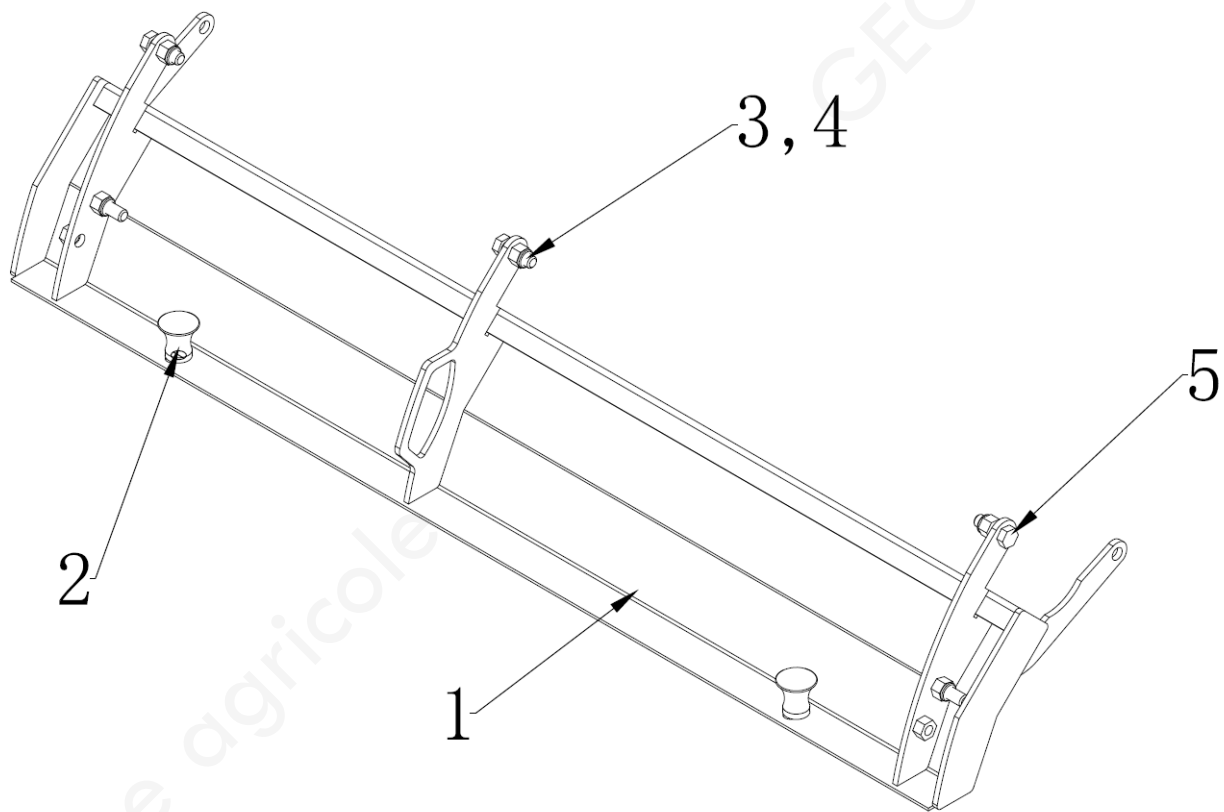

Macchina

ATVwth

Sezione

1

ATVwth\_part1

SerNo	PartNo	Description	Quantity
1	GB91-3.2x16	Cotter Pin 3.2x16	2
2	GB97.1-10	Plain Washer 10	21
3	AT120.111	Stick	1
4	AGL125.123	Fender	12
5	AGL125.124	Narrow Fender	1
6	GB5783-M12x30	Bolt M12x30	20
7	GB93-12	Spring Washer	9
8	EFGC125.115	Bearing Seat	2
9	UC207	Bearing UC207	2

Sezione

2

ATVwth\_part2

SerNo	PartNo	Description	Quantity
1	AT120.002	Pulled Frame Assembly	1
2	AT120WD.003	Mower Assembly	1
3	AT120W.011	Wheel Axle	2

4	GB278-205-2Z	Bearing 205-2Z	4
5	16x6.5-8	Tire 16x6.5-8	2
6	AT120.121	Bush	2
7	GB96-10	Big Washer 10	2
8	GB93-10	Spring Washer 10	2
9	GB5783-M10x25	Bolt M10x25	2
10	AT120.122	Dust Cover	2
11	GB889.1-M20	Lock Nut M20	2
12	GB97.1-20	Plain Washer 20	2
13	AT120W.101	Bush	2
14	AT120W.004	Handle Assembly	2
15	AT120WD.007	Back Door Assembly	1

Sezione

3

ATVwth\_part3

SerNo	PartNo	Description	Quantity
-------	--------	-------------	----------

1	AT120WD.011	Back Door Weldment	1
2	GB4141.26-CM12x16	Lift Handle	2
3	GB5783-M12x35	Bolt M12x35	3
4	GB889.1-M12	Lock Nut M12	5
5	GB5783-M12x40	Bolt M12x40	2

ATVwth\_part4

SerNo	PartNo	Description	Quantity
1	AT120.120	Handle Sleeve	2
2	AT120W.013	Handle	1
3	GB70.1-M8x35	Bolt M8x35	1
4	GB276-8104	Bearing 6004	1
5	GB1152-M6	Grease Nipple M6	1
6	AT120W.014	Outside Pipe	1
7	GB301-51104	Bearing 8104	1
8	AT120W.015	Screw Thread Rod	1
9	AT120W.016	Inside Pipe	1
10	GB5782-M12x70	Bolt M12x70	1
11	GB889.1-M12	Nut M12	1
12	GB894.1-20	Collar Ring 20	1