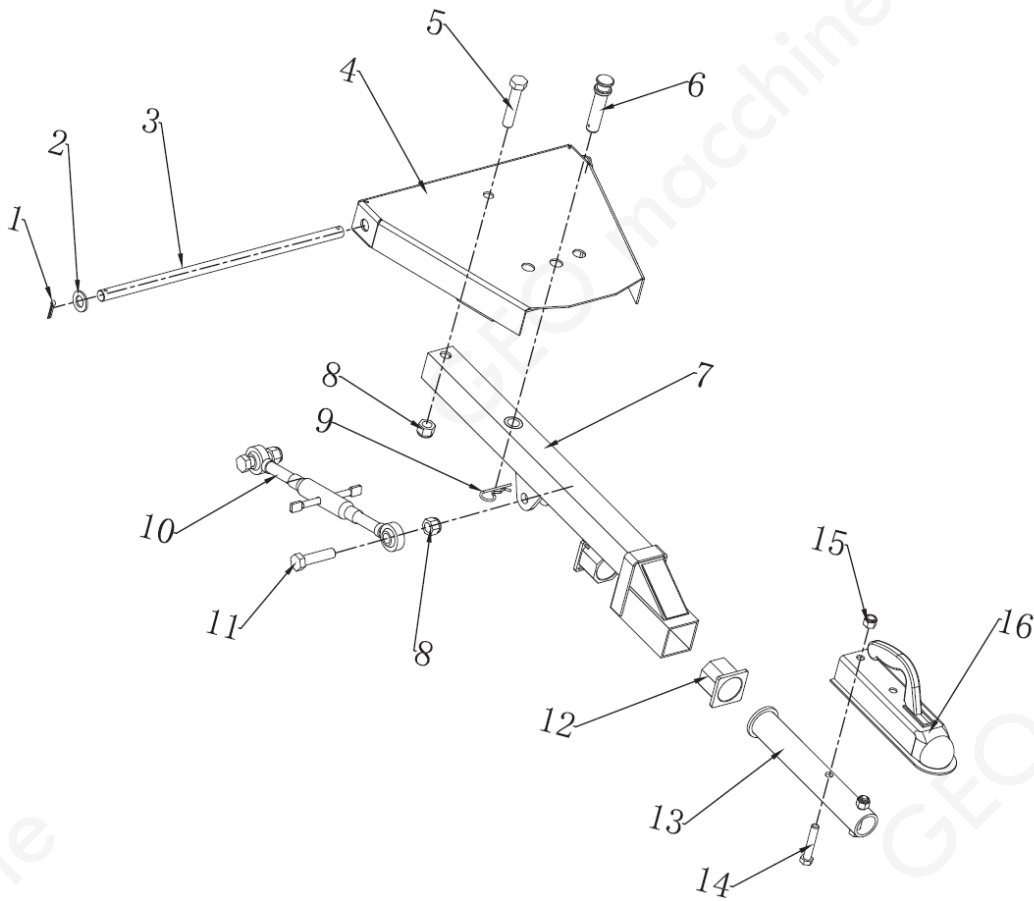

Macchina

ATVwth

Sezione

1

ATVwth\_part1

SerNo	PartNo	Description	Quantity
1	GB91-3.2x16	Cotter Pin 3.2x16	2
2	GB97.1-10	Plain Washer 10	21
3	AT120.111	Stick	1
4	AGL125.123	Fender	12
5	AGL125.124	Narrow Fender	1
6	GB5783-M12x30	Bolt M12x30	20
7	GB93-12	Spring Washer	9
8	EFGC125.115	Bearing Seat	2
9	UC207	Bearing UC207	2

Sezione

2

ATVwth\_part2

SerNo	PartNo	Description	Quantity
1	AT120.002	Pulled Frame Assembly	1
2	AT120WD.003	Mower Assembly	1
3	AT120W.011	Wheel Axle	2

4	GB278-205-2Z	Bearing 205-2Z	4
5	16x6.5-8	Tire 16x6.5-8	2
6	AT120.121	Bush	2
7	GB96-10	Big Washer 10	2
8	GB93-10	Spring Washer 10	2
9	GB5783-M10x25	Bolt M10x25	2
10	AT120.122	Dust Cover	2
11	GB889.1-M20	Lock Nut M20	2
12	GB97.1-20	Plain Washer 20	2
13	AT120W.101	Bush	2
14	AT120W.004	Handle Assembly	2
15	AT120WD.007	Back Door Assembly	1

ATVwth\_part4

SerNo	PartNo	Description	Quantity
1	AT120.120	Handle Sleeve	2
2	AT120W.013	Handle	1
3	GB70.1-M8x35	Bolt M8x35	1
4	GB276-8104	Bearing 6004	1
5	GB1152-M6	Grease Nipple M6	1
6	AT120W.014	Outside Pipe	1
7	GB301-51104	Bearing 8104	1
8	AT120W.015	Screw Thread Rod	1
9	AT120W.016	Inside Pipe	1
10	GB5782-M12x70	Bolt M12x70	1
11	GB889.1-M12	Nut M12	1
12	GB894.1-20	Collar Ring 20	1

ATVwth\_part5

SerNo	PartNo	Description	Quantity
1	GB/T91-5x30	cotter pin 5X30	2
2	GB97.1-18	washer 18	2
3	AT120.108	rod	1
4	AT120.016	link plate weldment	1
5	GB5782-M16x80	bolt M16X80	1
6	AT120.106	pin	1
7	AT120.015	pulled pipe weldment	1
8	GB889.1-M16	lock nut M16	3
9	RP-3.2	R pin 3.2	1
10	AT120.017	adjuster	1
11	GB5782-M16x65	bolt M16X65	2
12	AT120.105	bush	2
13	AT120.014	link pipe	1
14	GB5782-M12x65	bolt M12X65	2
15	GB889.1-M12	lock nut M12	2
16	QT50	Trailer coupler 2"	1