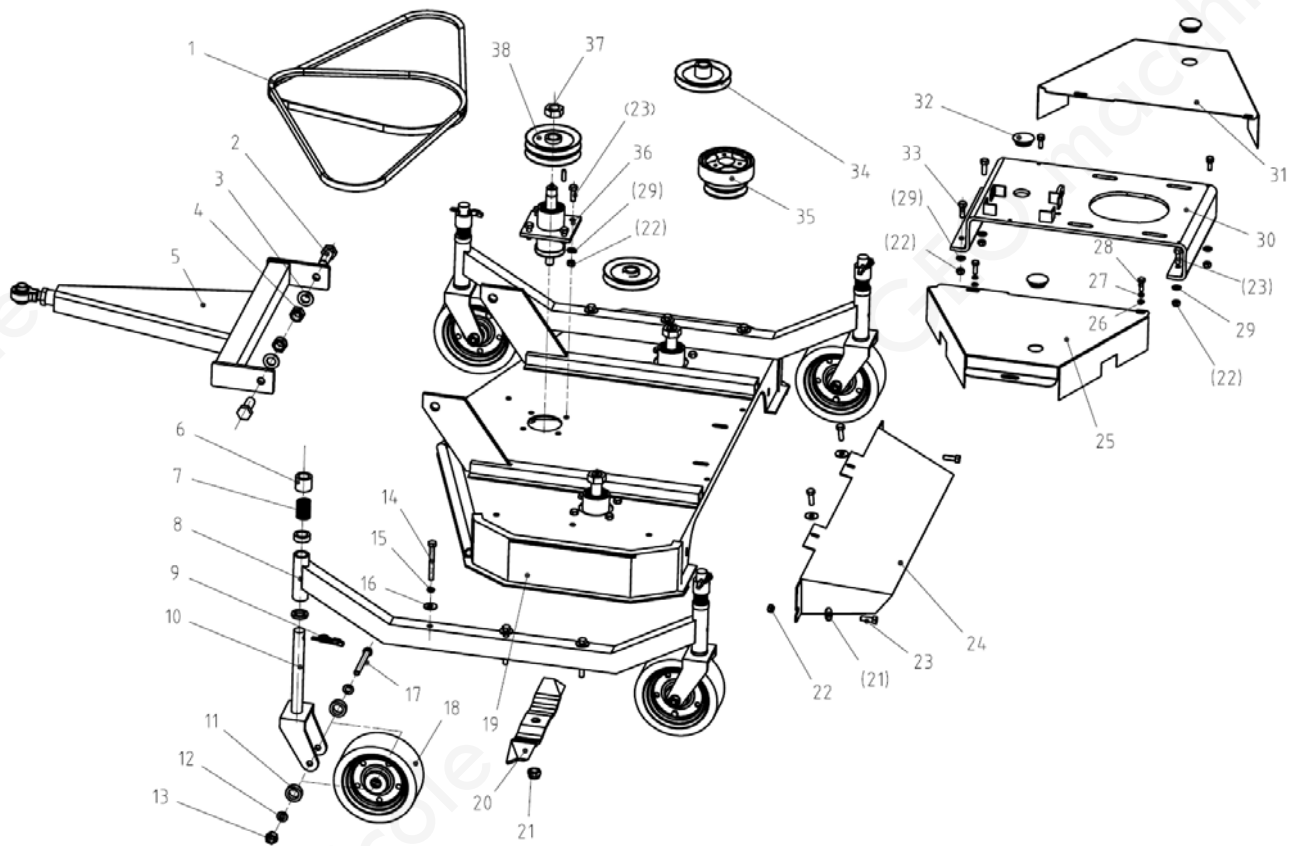

Macchina

DMH

Sezione

1

DMH_part1

SerNo	PartNo	Description	Quantity
1	GB/T 1154-97	Belt B1422	2
2	GB 5783-86	Bolt M20X50	2
3	GB 97.1-85	Washer 20	2
4	GB 6184-86	Locking Nut M20	2
5	ATFM120.013	Traction Frame Weldment	1
6	FM120.00.115	Adjusting Washer	
7	FM120.00.125	Spring	4
8	FM120.00.015	Wheel Support Weldment	2
9	200.56.011	Lock Pin	4

10	FM120.00.011	Wheel Fork	4
11	FM120.00.120	Nylon Sleeve	8
12	GB 97.1-85	Washer 12	8
13	GB 6184-86	Locking Nut M12	4
14	GB 5782-86	Bolt M10X90	6
15	GB 93-87	Spring Washer 10	6
16	GB 96-85	Enlarged Washer 10	10
17	GB 5783-86	Bolt M12X110	4
18	FM120.00.018	Wheel Assembly	4
19	ATFM120.010	Deck Weldment	1
20	FM120.00.118	Blade	3
21	GB 6184-86	Locking Nut M18	3
22	GB 6184-86	Locking Nut M10	20
23	GB 5783-86	Bolt M10X30	18
24	FM120.00.106	Protecting Plate	1
25	ATFM120.101	Cover for Belt Wheel (L)	2
26	GB 97.1-85	Washer 8	4
27	GB 93-87	Spring Washer 8	4
28	GB 5783-86	Bolt M8X20	8
29	GB 97.1-85	Washer 10	16
30	ATFM120.012	Engine Seat	1
31	ATFM120.102	Cover for Belt Wheel (R)	1
32	FM120.00.110	Rubber Cover	3
33	GB 5783-86	Bolt M10X35	2
34	FM120.00.013	Belt Pulley with Single Groove	2
35	L100B2.001	Clutch Assembly	1
36		Blade Axle Assembly	3
37	GB 6184-86	Locking Nut M24X1.5	3
38	FM120.00.014	Belt Pulley with Double Groove	1

Sezione

2

DMH_partz

SerNo	PartNo	Description	Quantity
1	JF340-P-01	Fuel Tank	1
2	GB 97.1-85	Washer 8	3
3	GB 6184-86	Locking Nut M8	3
4	ATFM120.105	Front Support of Fuel	1
5	ATFM120.106	Rear Support Tank of Fuel	1
6	GB 6170-86	Nut M10 Tank	4
7	ATFM120.107	Battery Lock Plate	1
8	ATFM120.108	Battery Lock Pin	2
9	6-DZM-14	Battery	1
10	GB 85-88	Pin M12X60	1
11	GB 6170-86	Nut M12	1
12	ATFM120.012	Engine Seat	1
13	GB 70-85	Bolt M10X40	4
14	GB 93-87	Washer 10	4
15	ATFM120.011	Engine Support	1
16	GB 5783-86	Bolt M12X35	4
17	GB 97.1-85	Washer 12	5
18	GB 6184-86	Locking Nut M12	4
19	MFP120.00.118	Engine Shaft Pin	1