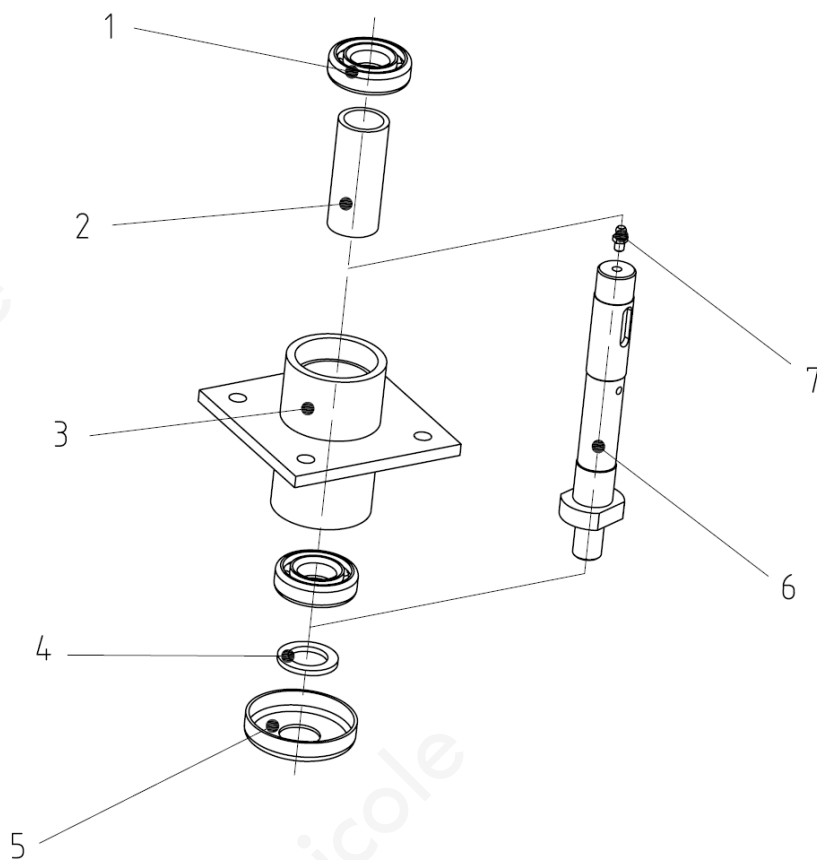

Macchina

DMH

Sezione

1

DMH_part1

SerNo	PartNo	Description	Quantity
1	GB/T 1154-97	Belt B1422	2
2	GB 5783-86	Bolt M20X50	2
3	GB 97.1-85	Washer 20	2
4	GB 6184-86	Locking Nut M20	2
5	ATFM120.013	Traction Frame Weldment	1
6	FM120.00.115	Adjusting Washer	
7	FM120.00.125	Spring	4
8	FM120.00.015	Wheel Support Weldment	2
9	200.56.011	Lock Pin	4

Sezione

2

DMH_partz

SerNo	PartNo	Description	Quantity
1	JF340-P-01	Fuel Tank	1
2	GB 97.1-85	Washer 8	3
3	GB 6184-86	Locking Nut M8	3
4	ATFM120.105	Front Support of Fuel	1
5	ATFM120.106	Rear Support Tank of Fuel	1
6	GB 6170-86	Nut M10 Tank	4
7	ATFM120.107	Battery Lock Plate	1
8	ATFM120.108	Battery Lock Pin	2
9	6-DZM-14	Battery	1
10	GB 85-88	Pin M12X60	1
11	GB 6170-86	Nut M12	1
12	ATFM120.012	Engine Seat	1
13	GB 70-85	Bolt M10X40	4
14	GB 93-87	Washer 10	4
15	ATFM120.011	Engine Support	1
16	GB 5783-86	Bolt M12X35	4
17	GB 97.1-85	Washer 12	5
18	GB 6184-86	Locking Nut M12	4
19	MFP120.00.118	Engine Shaft Pin	1

Sezione

3

DMH_part3

SerNo	PartNo	Description	Quantity
1	GB 278-89	Bearing 60205	2
2	FM120.00.114	Spacer	1
3	FM120.00.020	Blade Seat Weldment	1
4	FM120.00.126	Washer	1
5	FM120.00.117	End Cover	1
6	FM120.00.116	Blade Shaft	1
7	GB 1152-89	Grease Nipple	1

Sezione

4

DMH_part4

SerNo	PartNo	Description	Quantity
1	GB 6184-86	Locking Nut M8	5
2	GB 97.1-85	Washer 8	5
3	FM120.00.161	Steel Rim (A)	1
4	FM120.00.166	Bushing	1
5	GB 279-88	Bearing 160205	2
6	FM120.00.165	Spacer	1
7	FM120.00.162	Bushing	5
8	FM120.00.164	Rubber Wheel	1
9	FM120.00.161a	Steel Rim (B)	1
10	GB 5783-86	Bolt M8X35	5
11	GB 1152-89	Grease Nipple M6	1