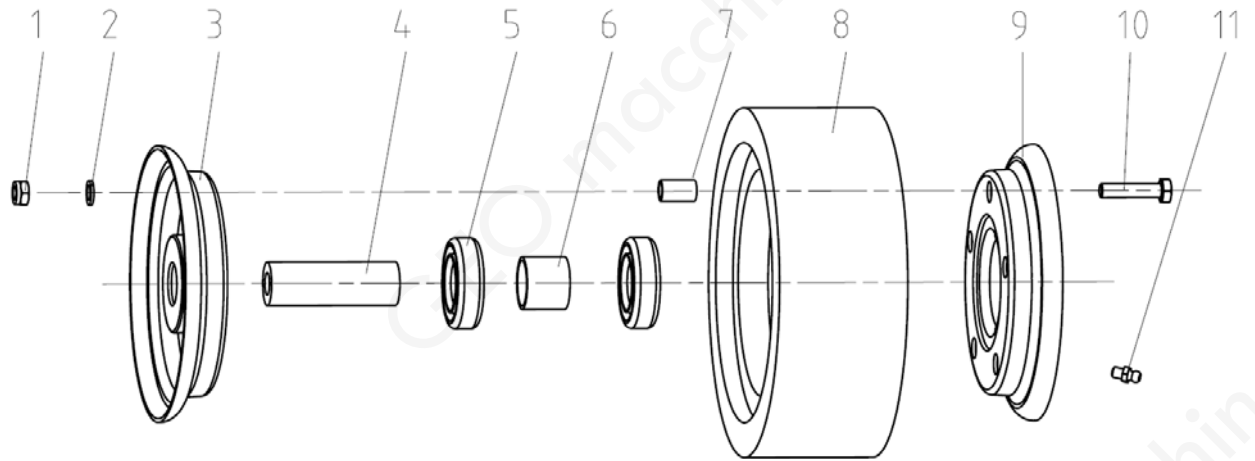

Sezione

3

DMH_part3

SerNo	PartNo	Description	Quantity
1	GB 278-89	Bearing 60205	2
2	FM120.00.114	Spacer	1
3	FM120.00.020	Blade Seat Weldment	1
4	FM120.00.126	Washer	1
5	FM120.00.117	End Cover	1
6	FM120.00.116	Blade Shaft	1
7	GB 1152-89	Grease Nipple	1

Sezione

4

DMH_part4

SerNo	PartNo	Description	Quantity
1	GB 6184-86	Locking Nut M8	5
2	GB 97.1-85	Washer 8	5
3	FM120.00.161	Steel Rim (A)	1
4	FM120.00.166	Bushing	1
5	GB 279-88	Bearing 160205	2
6	FM120.00.165	Spacer	1
7	FM120.00.162	Bushing	5
8	FM120.00.164	Rubber Wheel	1
9	FM120.00.161a	Steel Rim (B)	1
10	GB 5783-86	Bolt M8X35	5
11	GB 1152-89	Grease Nipple M6	1