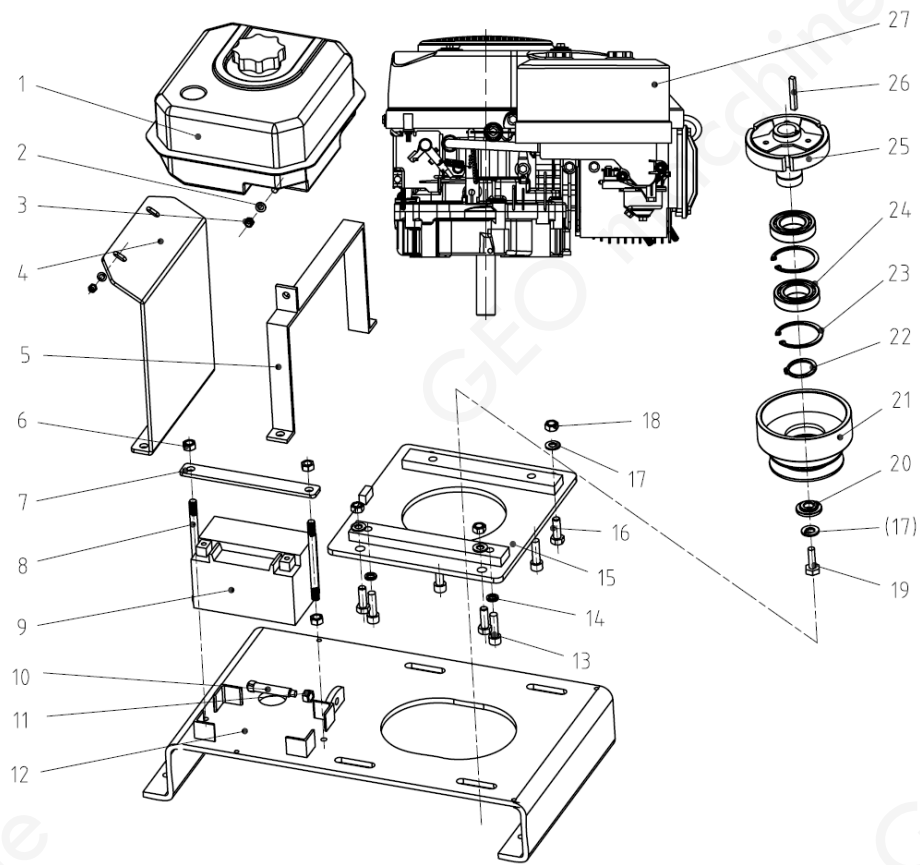

Macchina

DMH

Sezione

1

DMH_part1

SerNo	PartNo	Description	Quantity
1	GB/T 1154-97	Belt B1422	2
2	GB 5783-86	Bolt M20X50	2
3	GB 97.1-85	Washer 20	2
4	GB 6184-86	Locking Nut M20	2
5	ATFM120.013	Traction Frame Weldment	1
6	FM120.00.115	Adjusting Washer	
7	FM120.00.125	Spring	4
8	FM120.00.015	Wheel Support Weldment	2
9	200.56.011	Lock Pin	4

10	FM120.00.011	Wheel Fork	4
11	FM120.00.120	Nylon Sleeve	8
12	GB 97.1-85	Washer 12	8
13	GB 6184-86	Locking Nut M12	4
14	GB 5782-86	Bolt M10X90	6
15	GB 93-87	Spring Washer 10	6
16	GB 96-85	Enlarged Washer 10	10
17	GB 5783-86	Bolt M12X110	4
18	FM120.00.018	Wheel Assembly	4
19	ATFM120.010	Deck Weldment	1
20	FM120.00.118	Blade	3
21	GB 6184-86	Locking Nut M18	3
22	GB 6184-86	Locking Nut M10	20
23	GB 5783-86	Bolt M10X30	18
24	FM120.00.106	Protecting Plate	1
25	ATFM120.101	Cover for Belt Wheel (L)	2
26	GB 97.1-85	Washer 8	4
27	GB 93-87	Spring Washer 8	4
28	GB 5783-86	Bolt M8X20	8
29	GB 97.1-85	Washer 10	16
30	ATFM120.012	Engine Seat	1
31	ATFM120.102	Cover for Belt Wheel (R)	1
32	FM120.00.110	Rubber Cover	3
33	GB 5783-86	Bolt M10X35	2
34	FM120.00.013	Belt Pulley with Single Groove	2
35	L100B2.001	Clutch Assembly	1
36		Blade Axle Assembly	3
37	GB 6184-86	Locking Nut M24X1.5	3
38	FM120.00.014	Belt Pulley with Double Groove	1

Sezione

2

DMH_partz

SerNo	PartNo	Description	Quantity
1	JF340-P-01	Fuel Tank	1
2	GB 97.1-85	Washer 8	3
3	GB 6184-86	Locking Nut M8	3
4	ATFM120.105	Front Support of Fuel	1
5	ATFM120.106	Rear Support Tank of Fuel	1
6	GB 6170-86	Nut M10 Tank	4
7	ATFM120.107	Battery Lock Plate	1
8	ATFM120.108	Battery Lock Pin	2
9	6-DZM-14	Battery	1
10	GB 85-88	Pin M12X60	1
11	GB 6170-86	Nut M12	1
12	ATFM120.012	Engine Seat	1
13	GB 70-85	Bolt M10X40	4
14	GB 93-87	Washer 10	4
15	ATFM120.011	Engine Support	1
16	GB 5783-86	Bolt M12X35	4
17	GB 97.1-85	Washer 12	5
18	GB 6184-86	Locking Nut M12	4
19	MFP120.00.118	Engine Shaft Pin	1