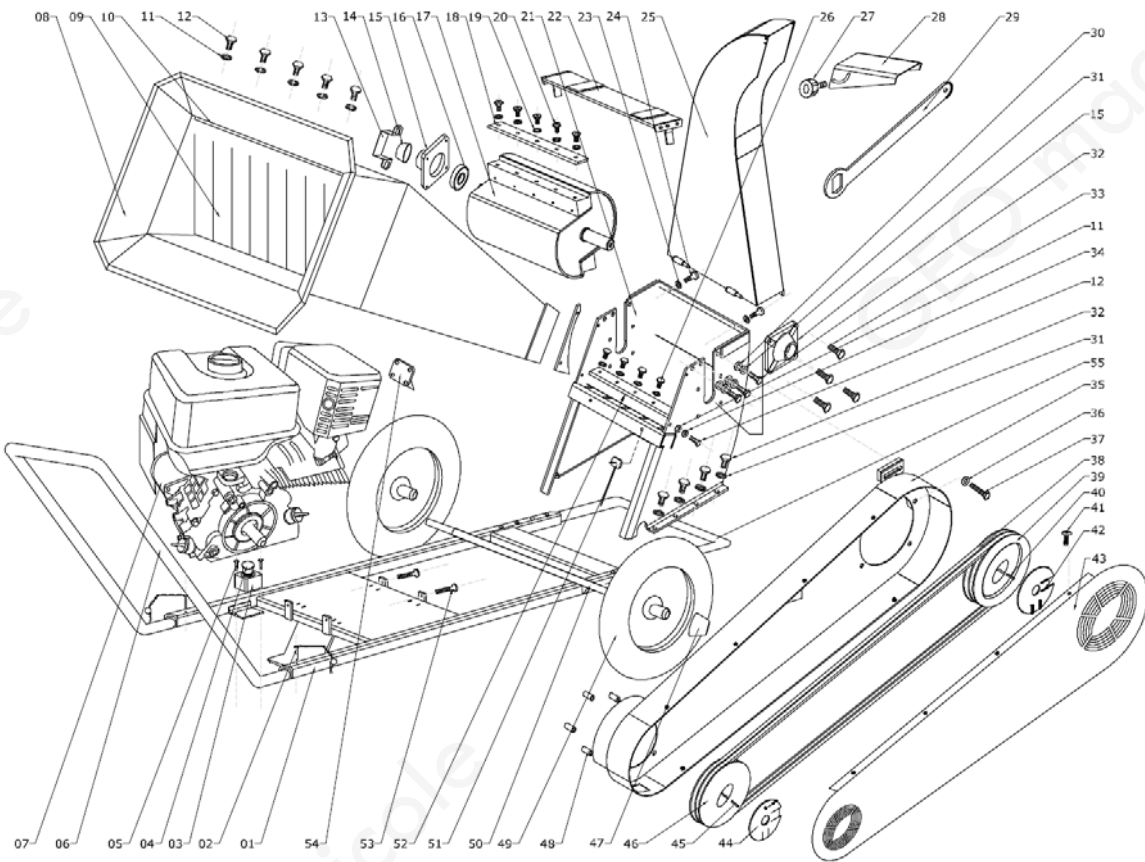

Macchina

ECO8

Sezione

ECO8

SerNo PartNo

Description

Quantity

1	frame	1
2	pin	2
3	emergency switch box	1
4	emergency switch	1
5	bolt	2
6	handle	1
7	engine	1
8	hopper	1
9	rubber cover	1

10	strip 3mm	1
11	washer M6	6
12	bolt M6	6
13	lock washer	1
14	cap Bearing	1
15	Bearing House	2
16	bearing	2
17	rotor	1
18	blade	2
19	washer	5
20	special bolt for blade	5
21	shredder box	1
22	top of the box	1
23	washer	2
24	bolt	2
25	conveyer	1
26	bolt for counter blade	5
27	bolt special	1
28	deflector	1
29	rotor key	1
30	locking washer M8	6
31	washer	14
32	bolt	14
33	bolt for bearing housing	8
34	locking washer M6	2
35	belt cover	1
36	washer	8
37	bolt	8
38	V belt A1780-13x1750L-A69	2
39	belt pulley 146	1
40	key for rotor	1
41	screw	4
42	safety ring for Rotor	1
43	belt cover - top	1
44	safety ring for engine	1
45	key	1
46	belt pulley	1
47	cap for wheel	1
48	spacer	4

49	wheel	2
50	axle	1
51	safety switch	1
52	counter blade	1
53	bolt	2
54	cover of the muffler	1
55	bumper	1