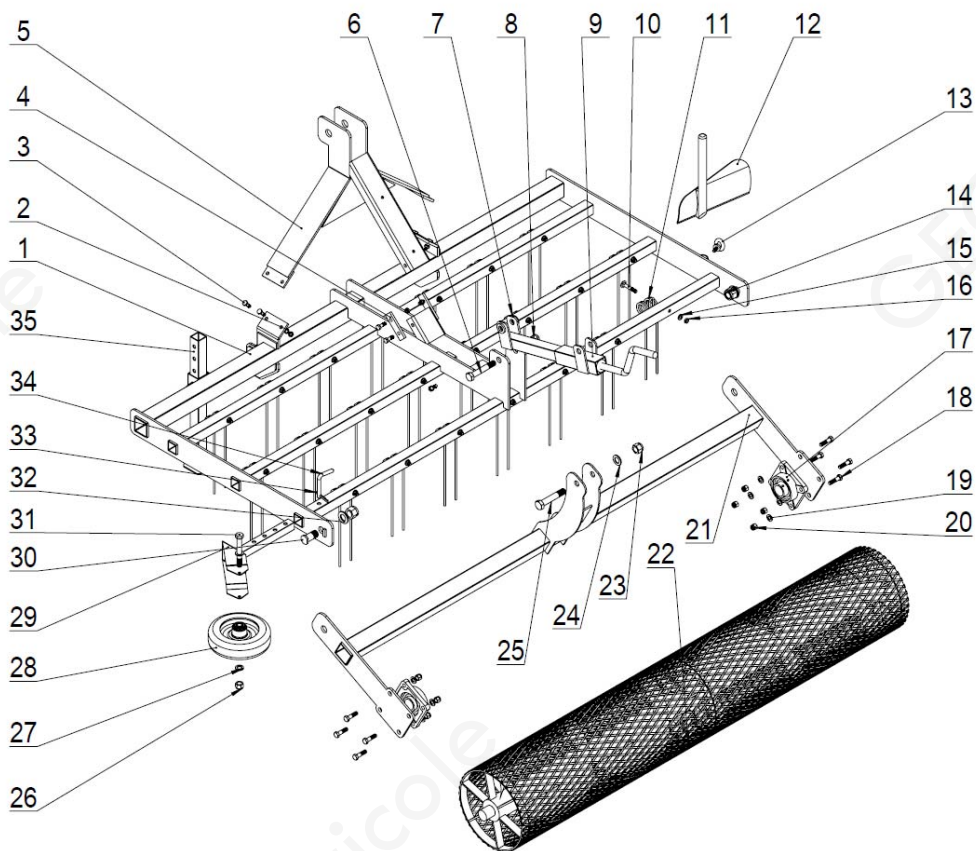

Macchina

HV

Sezione

HV

SerNo	PartNo	Description	Quantity
1		Frame	1
2	GB/T 93-1987	SPRING WASHER 10	8
3	GB/T 5782-2000	BOLT M10x30	9
4		Suspension connecting plate	2
5		Suspension Bracket	1
6		BOLT M18x110	1
7		WASHER 18	2
8		LOCKNUT 18	1
9		Height adjuster	1

10		Square neck bolt M10x60	22
11		Spring	22
12		Ridging shovel	1
13		LOCK BOLT M10x20	1
14		LOCKNUT 24	2
15	GB/T97.1-2002	WASHER10	22
16	GB/T 6170-2000	NUT 10	30
17	Suite	Bearing 208	2
18		BOLT M12x45	8
19	GB/T 95-2000	WASHER 12	8
20		LOCKNUT 12	8
21		Sieve frame	1
22		Flat soil sieve	1
23		LOCKNUT 20	1
24		WASHER 20	1
25		BOLT M20x110	1
26	GB/T 889.1-2000	LOCKNUT 16	1
27	GB/T 95-2000	WASHER 16	2
28		Wheel Assembly	1
29		Wheel frame	1
30		Locking Bolt M24x50	2
31	GB/T5780-2000	Bolt M16x120	1
32		WASHER 24	2
33		PIN B 4x85	2
34		LOCK PIN 16x95	2
35		Support leg	1